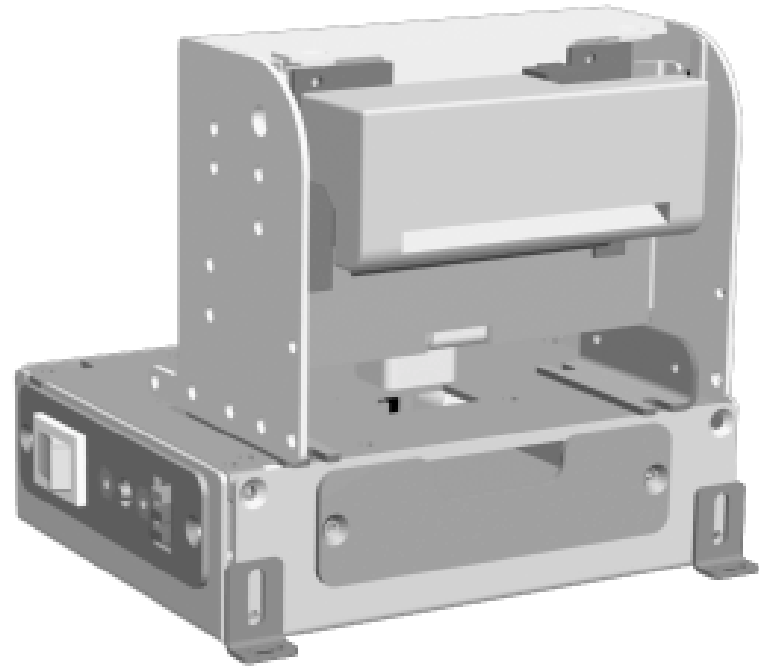

Bematech

Kiosk Printer

KF-6580

Outline Drawings

*P/N: 6717
Revision 0.9*

Summary

Stacked with presenter	3
Stacked without presenter	4
Low profile with presenter	5
Low profile without presenter	6
Cut & Drop without presenter	7
Side mount with presenter	8
Side mount without presenter	9

Stacked with presenter

Dimensions in mm

Stacked without presenter

Dimensions in mm

Low profile with presenter

Dimensions in mm

Low profile without presenter

Dimensions in mm

Cut and Drop

Dimensions in mm

Side mount with presenter

Dimensions in mm

Side mount without presenter

Dimensions in mm

Bematech

*Bematech International Corporation
6850 Shiloh Road East, Suite D
Alpharetta, GA 30005 USA
(678) 947-8447 Tel.
(770) 888-8535 Fax
www.bematech.com*