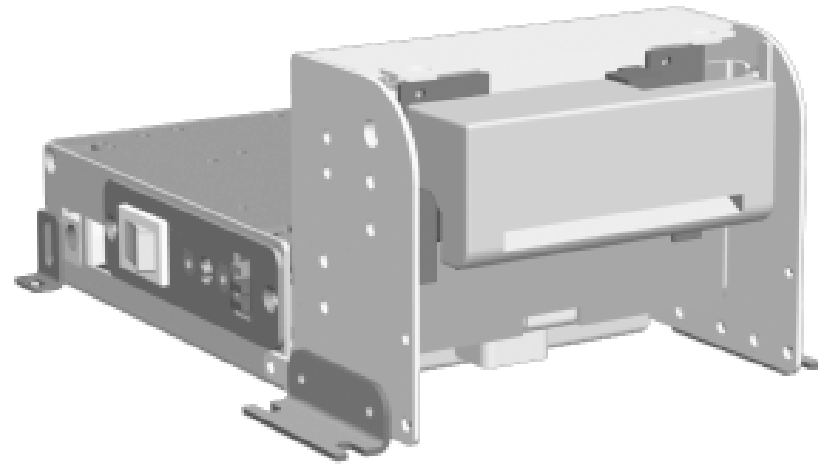

Bematech

Kiosk Printer

KF-6580

Outline Drawings

*P/N: 6717
Revision 0.9*

Summary

Stacked with presenter	3
Stacked without presenter	4
Low profile with presenter	5
Low profile without presenter	6
Cut & Drop without presenter	7
Side mount with presenter	8
Side mount without presenter	9

Stacked with presenter

Dimensions in mm

Stacked without presenter

Dimensions in mm

Low profile with presenter

Dimensions in mm

Low profile without presenter

Dimensions in mm

Cut and Drop

Dimensions in mm

Side mount with presenter

Dimensions in mm

Side mount without presenter

Dimensions in mm

Bematech

*Bematech International Corporation
6850 Shiloh Road East, Suite D
Alpharetta, GA 30005 USA
(678) 947-8447 Tel.
(770) 888-8535 Fax
www.bematech.com*