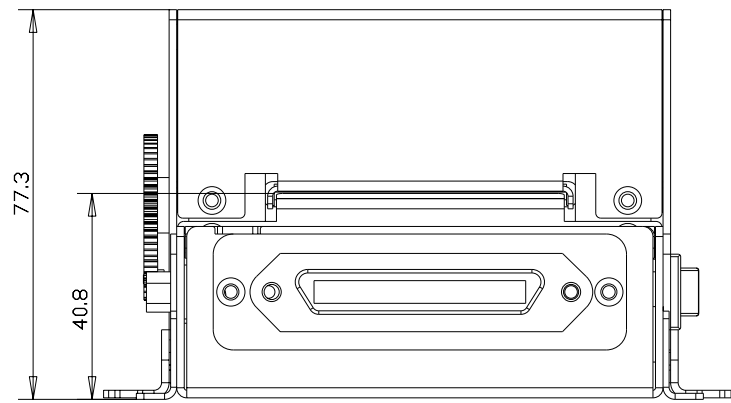

Stacked with presenter

Dimensions in mm

Stacked without presenter

Dimensions in mm

Low profile with presenter

Dimensions in mm

Low profile without presenter

Dimensions in mm

Cut and Drop

Dimensions in mm

Side mount with presenter

Dimensions in mm

Side mount without presenter

Dimensions in mm

Bematech

*Bematech International Corporation
6850 Shiloh Road East, Suite D
Alpharetta, GA 30005 USA
(678) 947-8447 Tel.
(770) 888-8535 Fax
www.bematech.com*