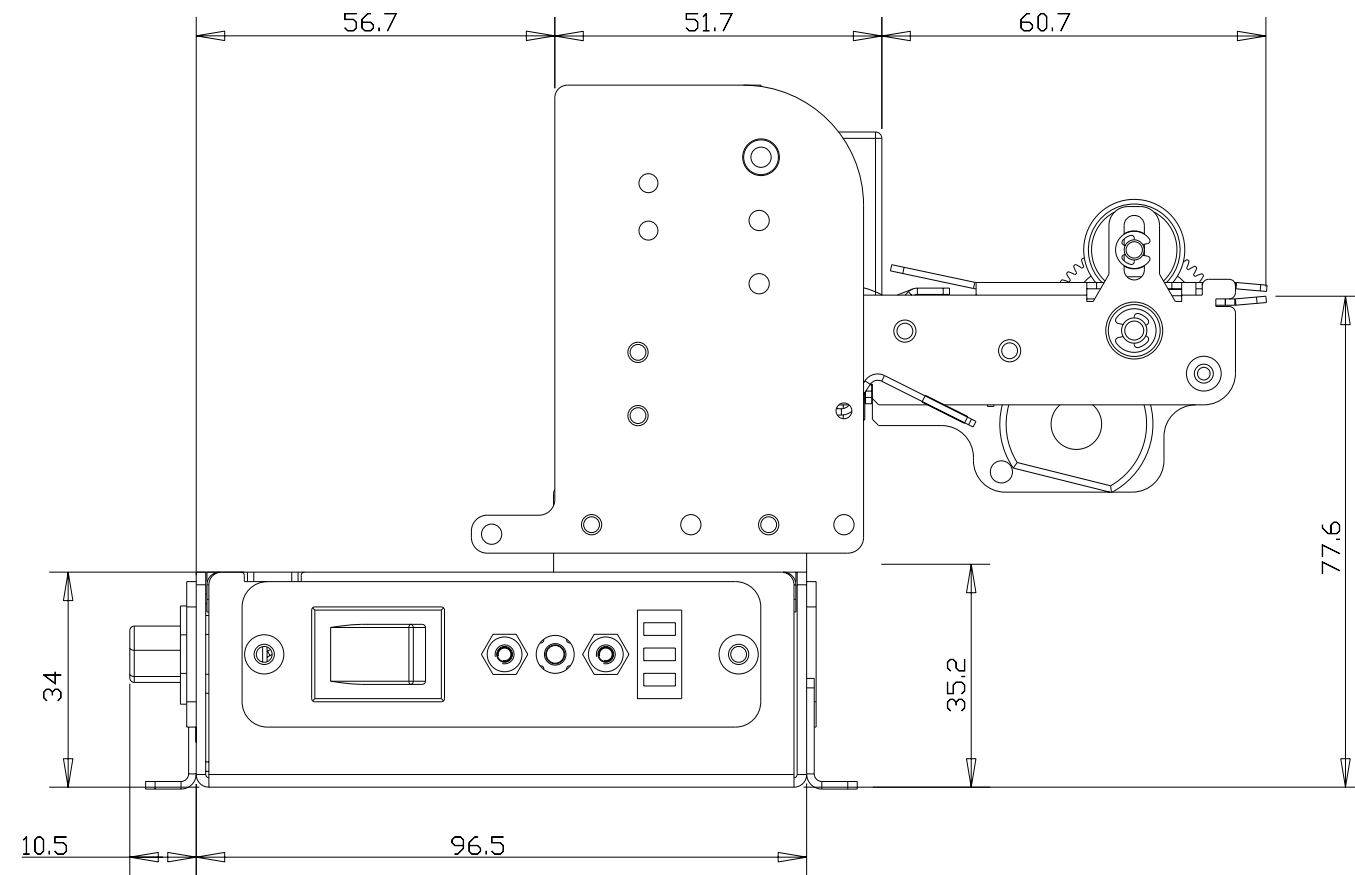

Bematech

Kiosk Printer

KF-6580

Outline Drawings

*P/N: 6717
Revision 0.9*

Summary

Stacked with presenter	3
Stacked without presenter	4
Low profile with presenter	5
Low profile without presenter	6
Cut & Drop without presenter	7
Side mount with presenter	8
Side mount without presenter	9

Stacked with presenter

Dimensions in mm

Stacked without presenter

Dimensions in mm

Low profile with presenter

Dimensions in mm

Low profile without presenter

Dimensions in mm

Cut and Drop

Dimensions in mm

Side mount with presenter

Dimensions in mm

Side mount without presenter

Dimensions in mm

Bematech

*Bematech International Corporation
6850 Shiloh Road East, Suite D
Alpharetta, GA 30005 USA
(678) 947-8447 Tel.
(770) 888-8535 Fax
www.bematech.com*