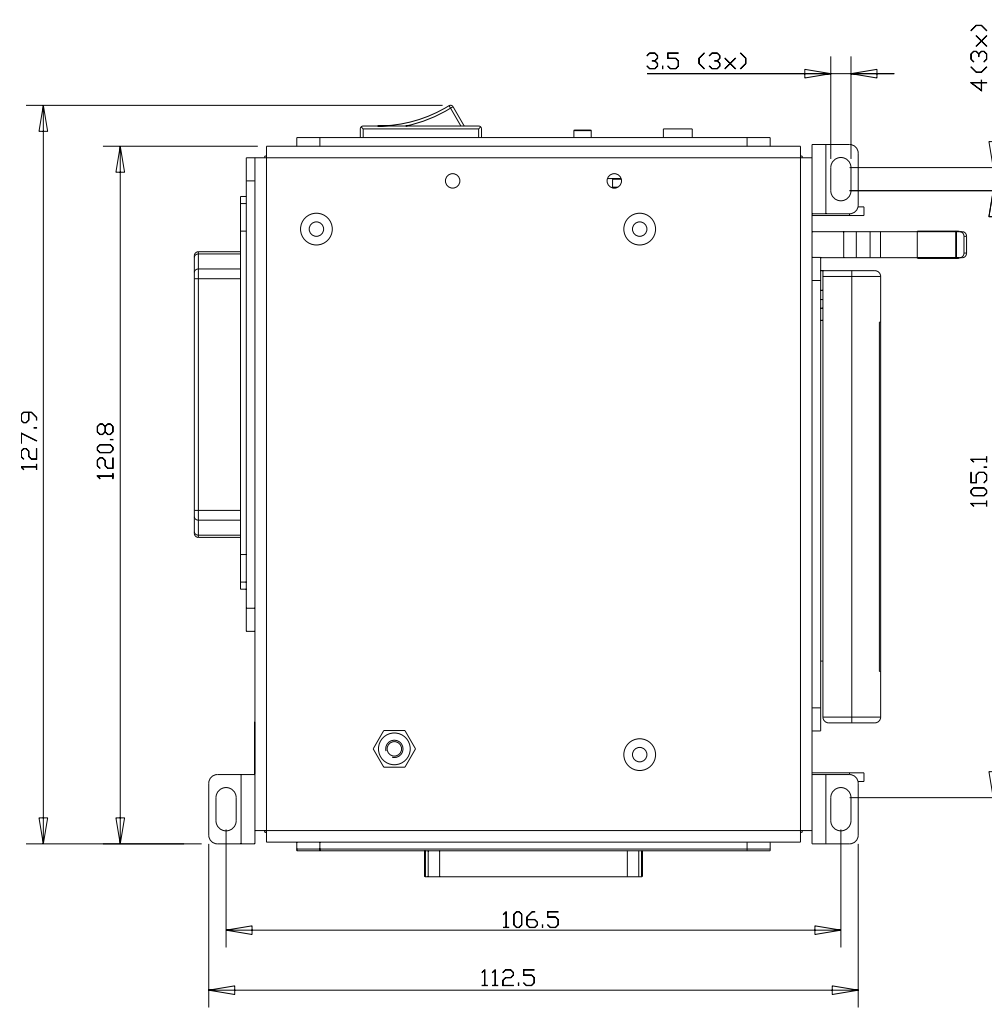

Bematech

Kiosk Printer

KF-6580

Outline Drawings

*P/N: 6717
Revision 0.9*

Summary

Stacked with presenter	3
Stacked without presenter	4
Low profile with presenter	5
Low profile without presenter	6
Cut & Drop without presenter	7
Side mount with presenter	8
Side mount without presenter	9

Stacked with presenter

Dimensions in mm

Stacked without presenter

Dimensions in mm

Low profile with presenter

Dimensions in mm

Low profile without presenter

Dimensions in mm

Cut and Drop

Dimensions in mm

Side mount with presenter

Dimensions in mm

Side mount without presenter

Dimensions in mm

Bematech

*Bematech International Corporation
6850 Shiloh Road East, Suite D
Alpharetta, GA 30005 USA
(678) 947-8447 Tel.
(770) 888-8535 Fax
www.bematech.com*