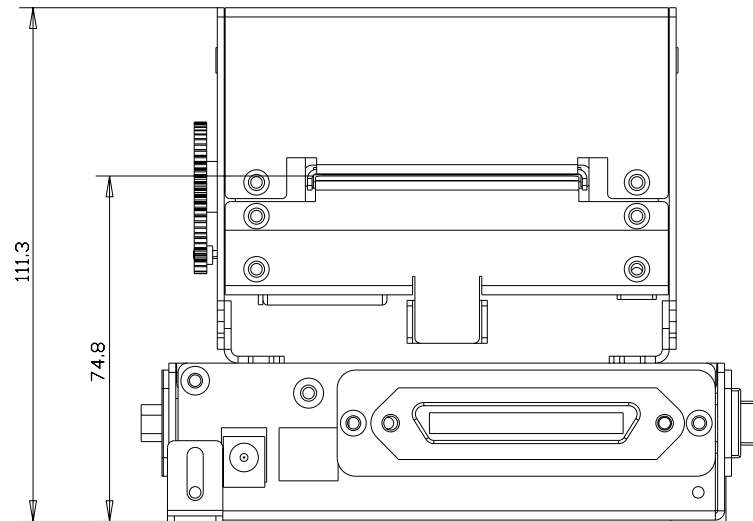

Bematech

Kiosk Printer

KF-6580

Outline Drawings

*P/N: 6717
Revision 0.9*

Summary

Stacked with presenter	3
Stacked without presenter	4
Low profile with presenter	5
Low profile without presenter	6
Cut & Drop without presenter	7
Side mount with presenter	8
Side mount without presenter	9

Stacked with presenter

Dimensions in mm

Stacked without presenter

Dimensions in mm

Low profile with presenter

Dimensions in mm

Low profile without presenter

Dimensions in mm

Cut and Drop

Dimensions in mm

Side mount with presenter

Dimensions in mm

Side mount without presenter

Dimensions in mm

Bematech

*Bematech International Corporation
6850 Shiloh Road East, Suite D
Alpharetta, GA 30005 USA
(678) 947-8447 Tel.
(770) 888-8535 Fax
www.bematech.com*