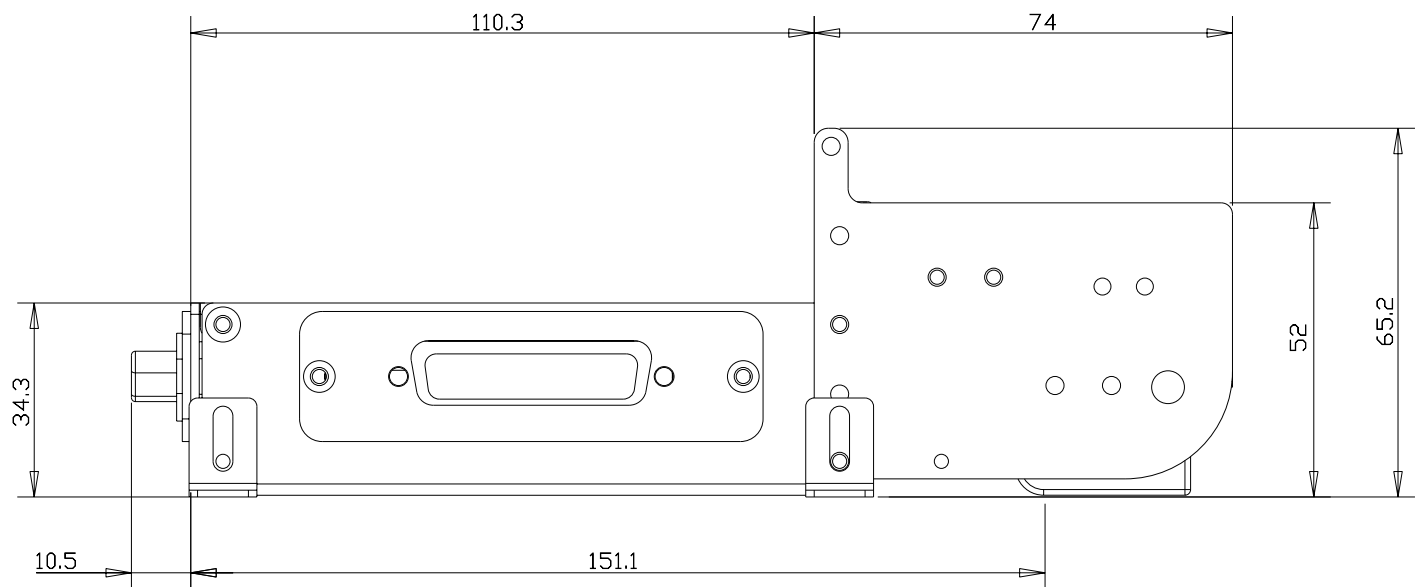

Stacked with presenter

Dimensions in mm

Stacked without presenter

Dimensions in mm

Low profile with presenter

Dimensions in mm

Low profile without presenter

Dimensions in mm

Cut and Drop

Dimensions in mm

Side mount with presenter

Dimensions in mm

Side mount without presenter

Dimensions in mm

Bematech

*Bematech International Corporation
6850 Shiloh Road East, Suite D
Alpharetta, GA 30005 USA
(678) 947-8447 Tel.
(770) 888-8535 Fax
www.bematech.com*