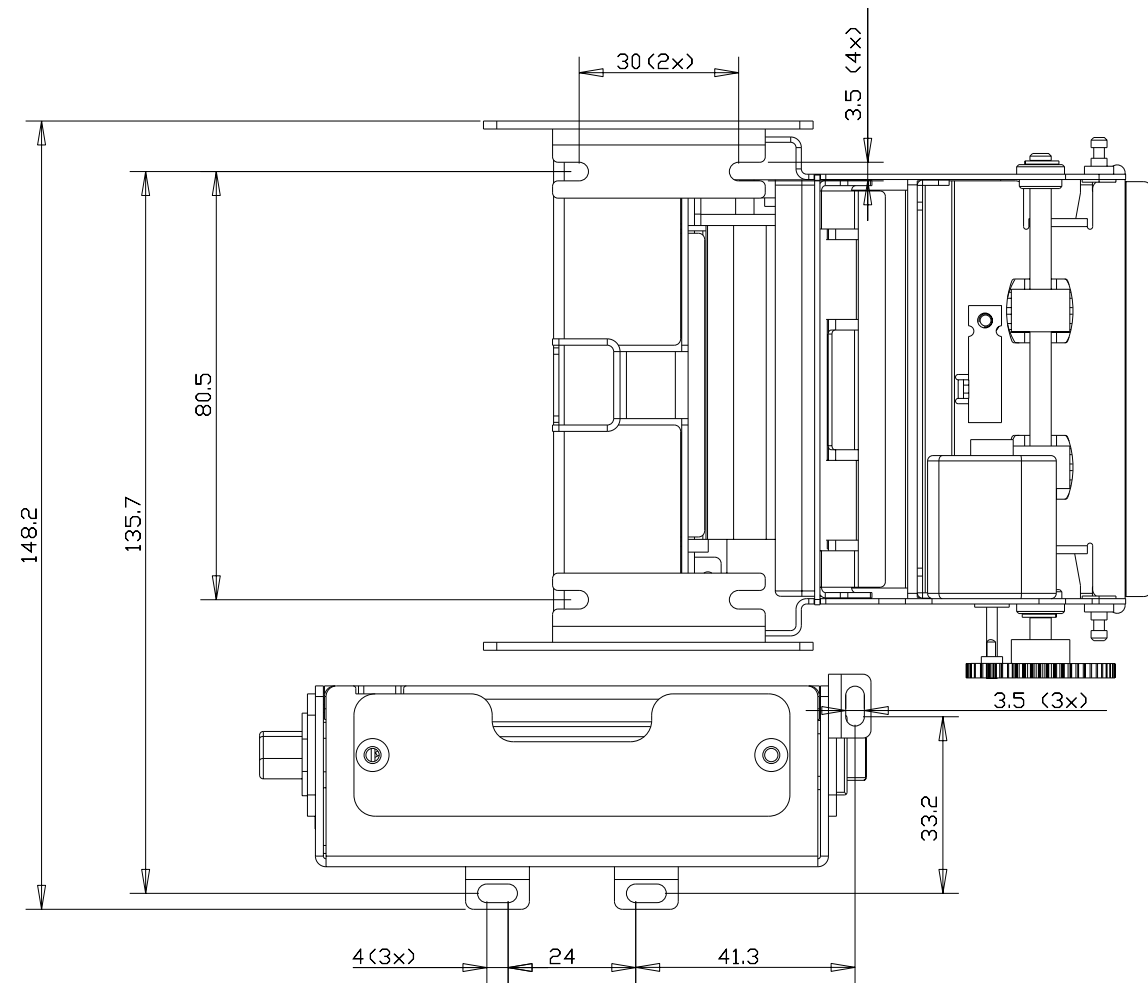

Bematech

Kiosk Printer

KF-6580

Outline Drawings

*P/N: 6717
Revision 0.9*

Summary

Stacked with presenter	3
Stacked without presenter	4
Low profile with presenter	5
Low profile without presenter	6
Cut & Drop without presenter	7
Side mount with presenter	8
Side mount without presenter	9

Stacked with presenter

Dimensions in mm

Stacked without presenter

Dimensions in mm

Low profile with presenter

Dimensions in mm

Low profile without presenter

Dimensions in mm

Cut and Drop

Dimensions in mm

Side mount with presenter

Dimensions in mm

Side mount without presenter

Dimensions in mm

Bematech

*Bematech International Corporation
6850 Shiloh Road East, Suite D
Alpharetta, GA 30005 USA
(678) 947-8447 Tel.
(770) 888-8535 Fax
www.bematech.com*