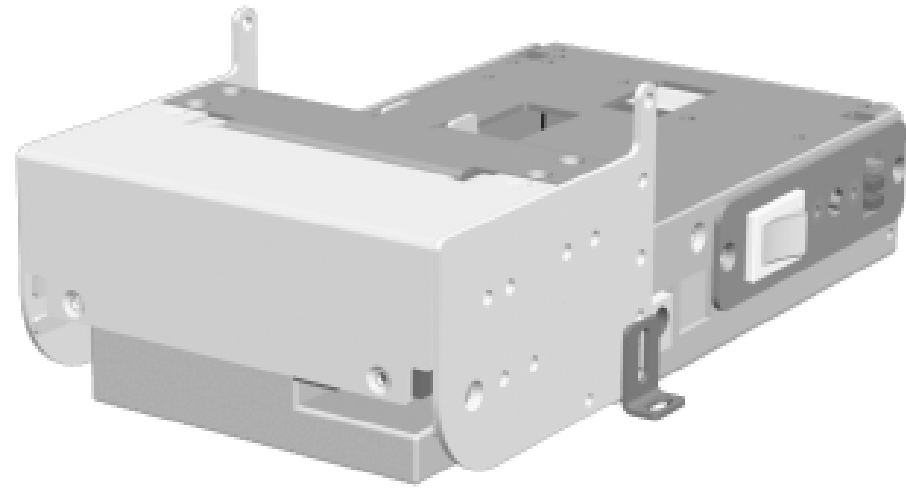

Bematech

Kiosk Printer

KF-6580

Outline Drawings

*P/N: 6717
Revision 0.9*

Summary

Stacked with presenter	3
Stacked without presenter	4
Low profile with presenter	5
Low profile without presenter	6
Cut & Drop without presenter	7
Side mount with presenter	8
Side mount without presenter	9

Stacked with presenter

Dimensions in mm

Stacked without presenter

Dimensions in mm

Low profile with presenter

Dimensions in mm

Low profile without presenter

Dimensions in mm

Cut and Drop

Dimensions in mm

Side mount with presenter

Dimensions in mm

Side mount without presenter

Dimensions in mm

Bematech

*Bematech International Corporation
6850 Shiloh Road East, Suite D
Alpharetta, GA 30005 USA
(678) 947-8447 Tel.
(770) 888-8535 Fax
www.bematech.com*