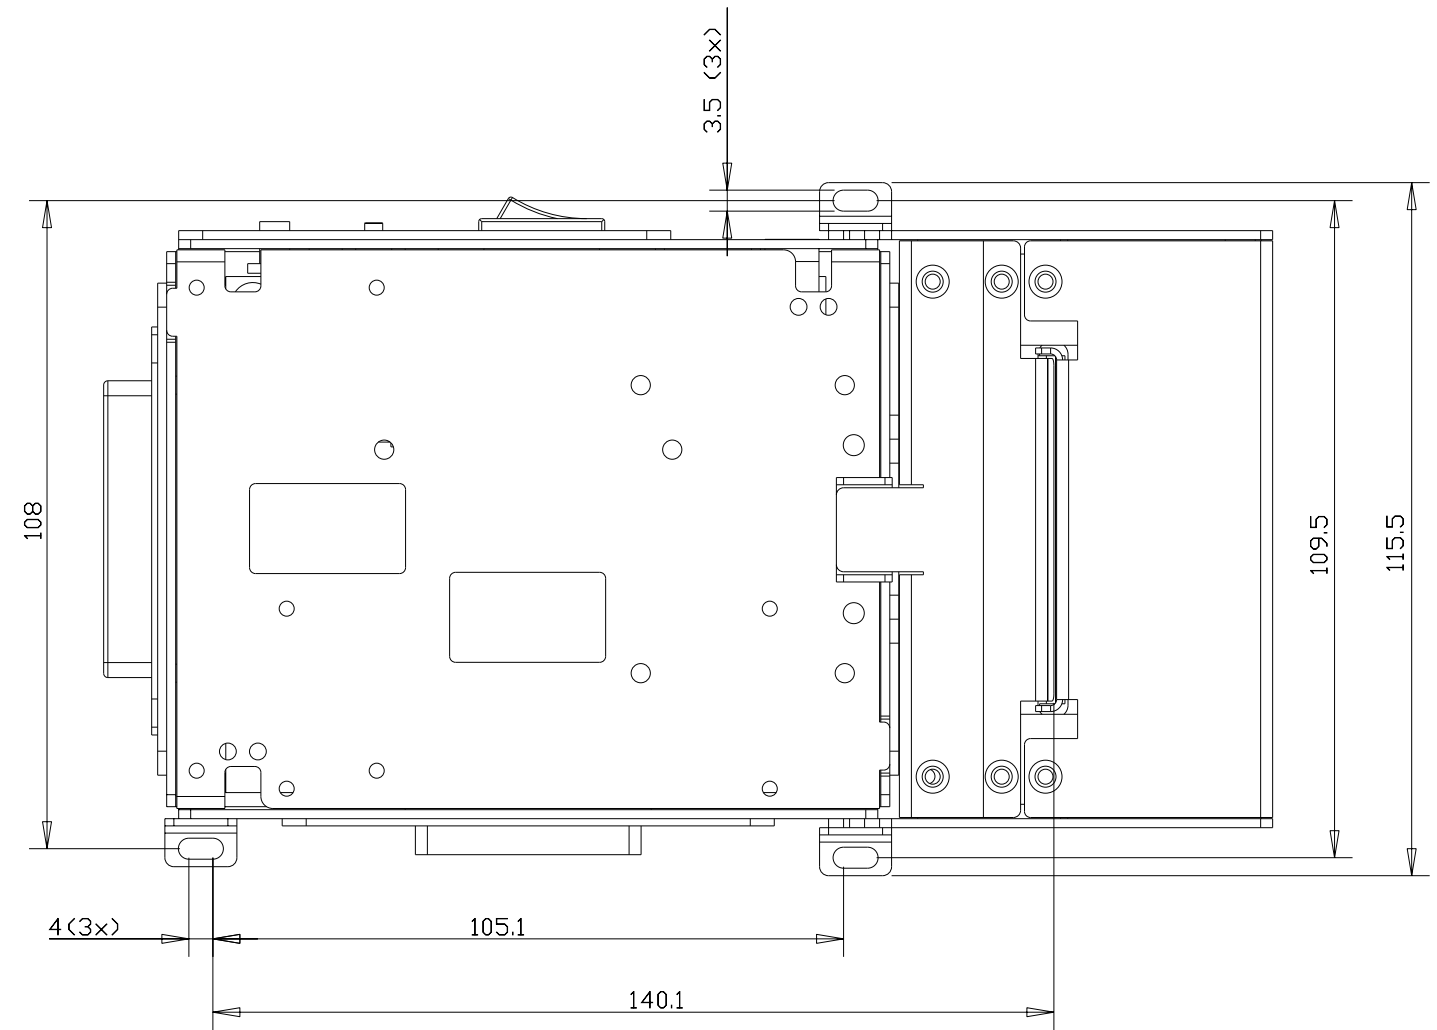

Bematech

Kiosk Printer

KF-6580

Outline Drawings

*P/N: 6717
Revision 0.9*

Summary

Stacked with presenter	3
Stacked without presenter	4
Low profile with presenter	5
Low profile without presenter	6
Cut & Drop without presenter	7
Side mount with presenter	8
Side mount without presenter	9

Stacked with presenter

Dimensions in mm

Stacked without presenter

Dimensions in mm

Low profile with presenter

Dimensions in mm

Low profile without presenter

Dimensions in mm

Cut and Drop

Dimensions in mm

Side mount with presenter

Dimensions in mm

Side mount without presenter

Dimensions in mm

Bematech

*Bematech International Corporation
6850 Shiloh Road East, Suite D
Alpharetta, GA 30005 USA
(678) 947-8447 Tel.
(770) 888-8535 Fax
www.bematech.com*