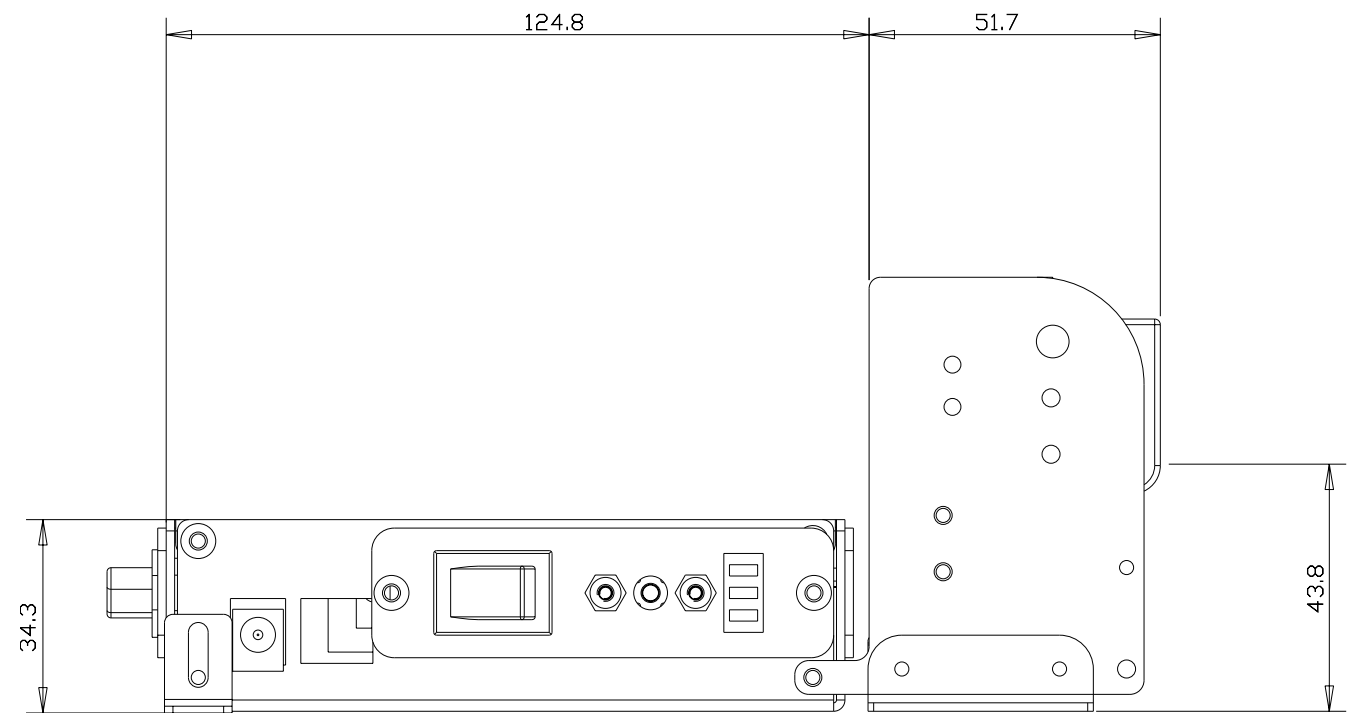

Bematech

Kiosk Printer

KF-6580

Outline Drawings

*P/N: 6717
Revision 0.9*

Summary

Stacked with presenter	3
Stacked without presenter	4
Low profile with presenter	5
Low profile without presenter	6
Cut & Drop without presenter	7
Side mount with presenter	8
Side mount without presenter	9

Stacked with presenter

Dimensions in mm

Stacked without presenter

Dimensions in mm

Low profile with presenter

Dimensions in mm

Low profile without presenter

Dimensions in mm

Cut and Drop

Dimensions in mm

Side mount with presenter

Dimensions in mm

Side mount without presenter

Dimensions in mm

Bematech

*Bematech International Corporation
6850 Shiloh Road East, Suite D
Alpharetta, GA 30005 USA
(678) 947-8447 Tel.
(770) 888-8535 Fax
www.bematech.com*