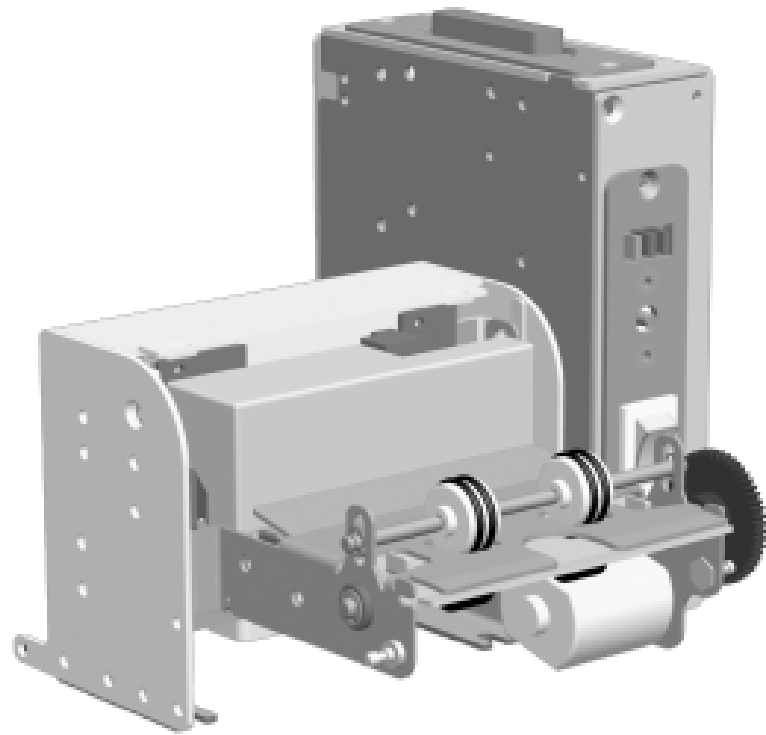

Dimensions in mm