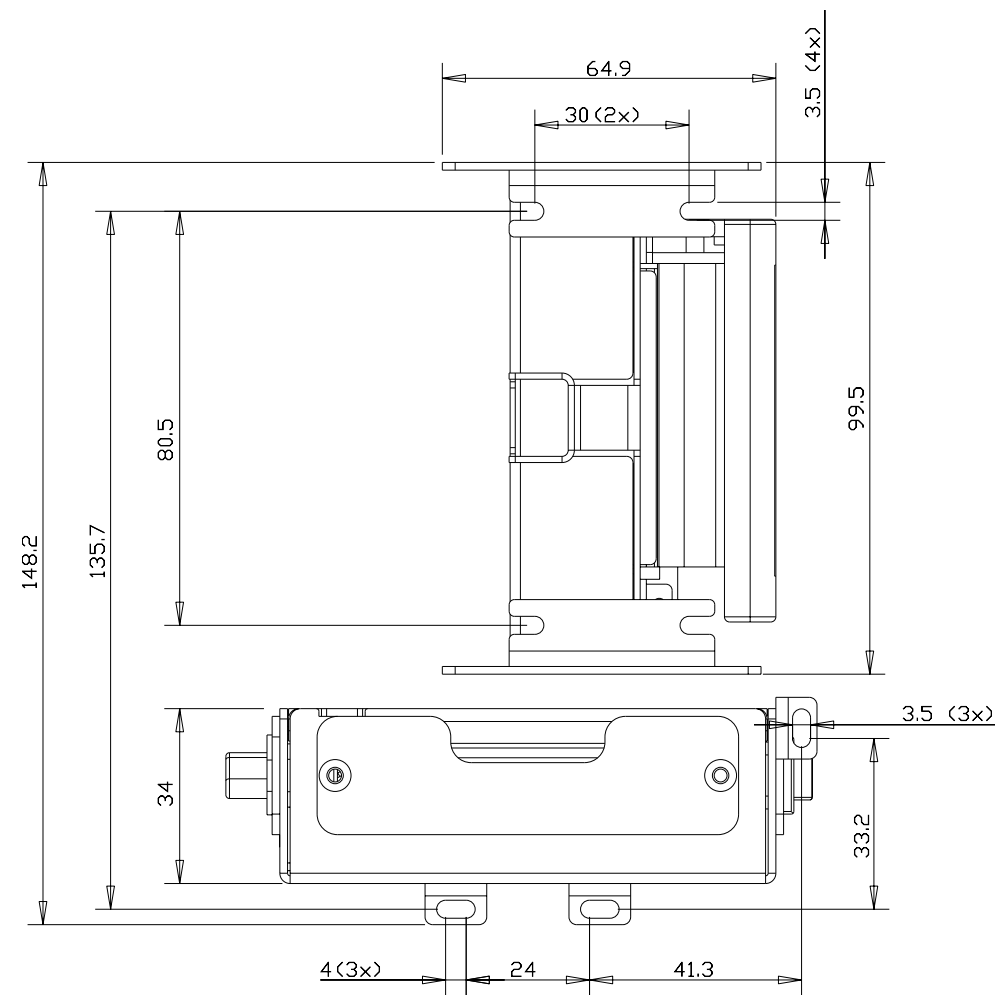

Stacked with presenter

Dimensions in mm

Stacked without presenter

Dimensions in mm

Low profile with presenter

Dimensions in mm

Low profile without presenter

Dimensions in mm

Cut and Drop

Dimensions in mm

Side mount with presenter

Dimensions in mm

Side mount without presenter

Dimensions in mm

Bematech

*Bematech International Corporation
6850 Shiloh Road East, Suite D
Alpharetta, GA 30005 USA
(678) 947-8447 Tel.
(770) 888-8535 Fax
www.bematech.com*