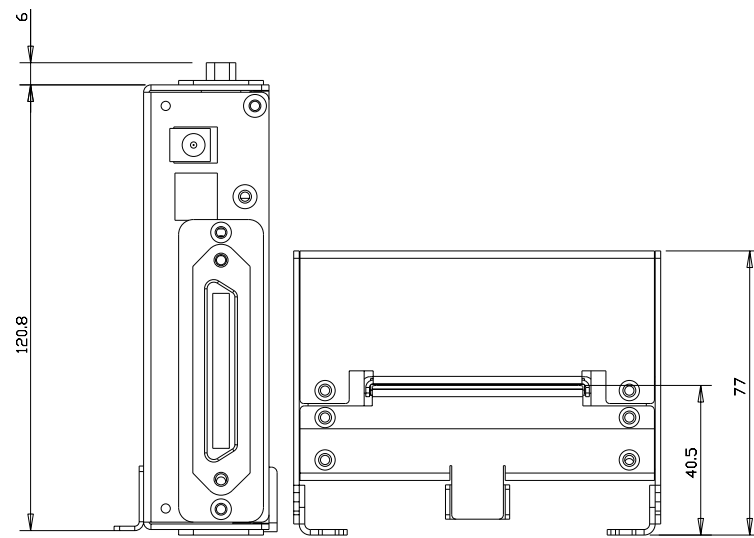

Stacked with presenter

Dimensions in mm

Stacked without presenter

Dimensions in mm

Low profile with presenter

Dimensions in mm

Low profile without presenter

Dimensions in mm

Cut and Drop

Dimensions in mm

Side mount with presenter

Dimensions in mm

Side mount without presenter

Dimensions in mm

Bematech

*Bematech International Corporation
6850 Shiloh Road East, Suite D
Alpharetta, GA 30005 USA
(678) 947-8447 Tel.
(770) 888-8535 Fax
www.bematech.com*