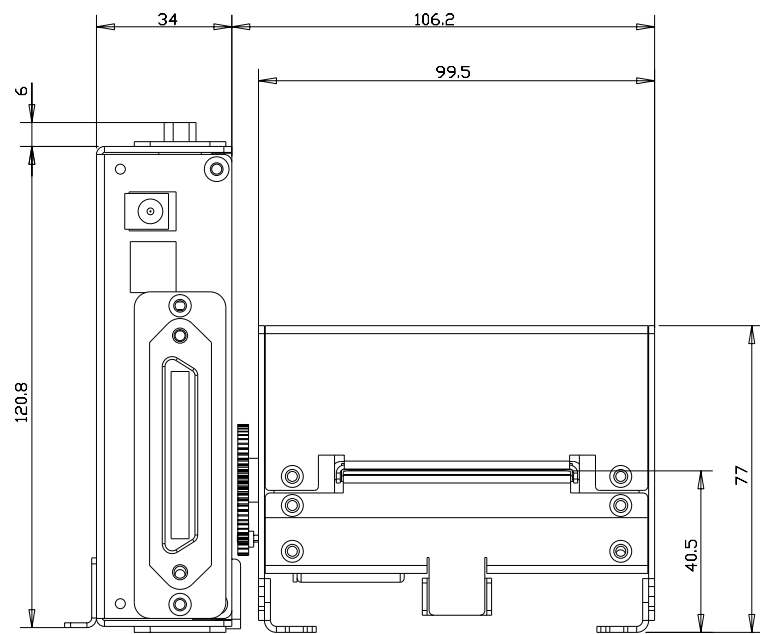

Stacked with presenter

Dimensions in mm

Stacked without presenter

Dimensions in mm

Low profile with presenter

Dimensions in mm

Low profile without presenter

Dimensions in mm

Cut and Drop

Dimensions in mm

Side mount with presenter

Dimensions in mm

Side mount without presenter

Dimensions in mm

Bematech

*Bematech International Corporation
6850 Shiloh Road East, Suite D
Alpharetta, GA 30005 USA
(678) 947-8447 Tel.
(770) 888-8535 Fax
www.bematech.com*