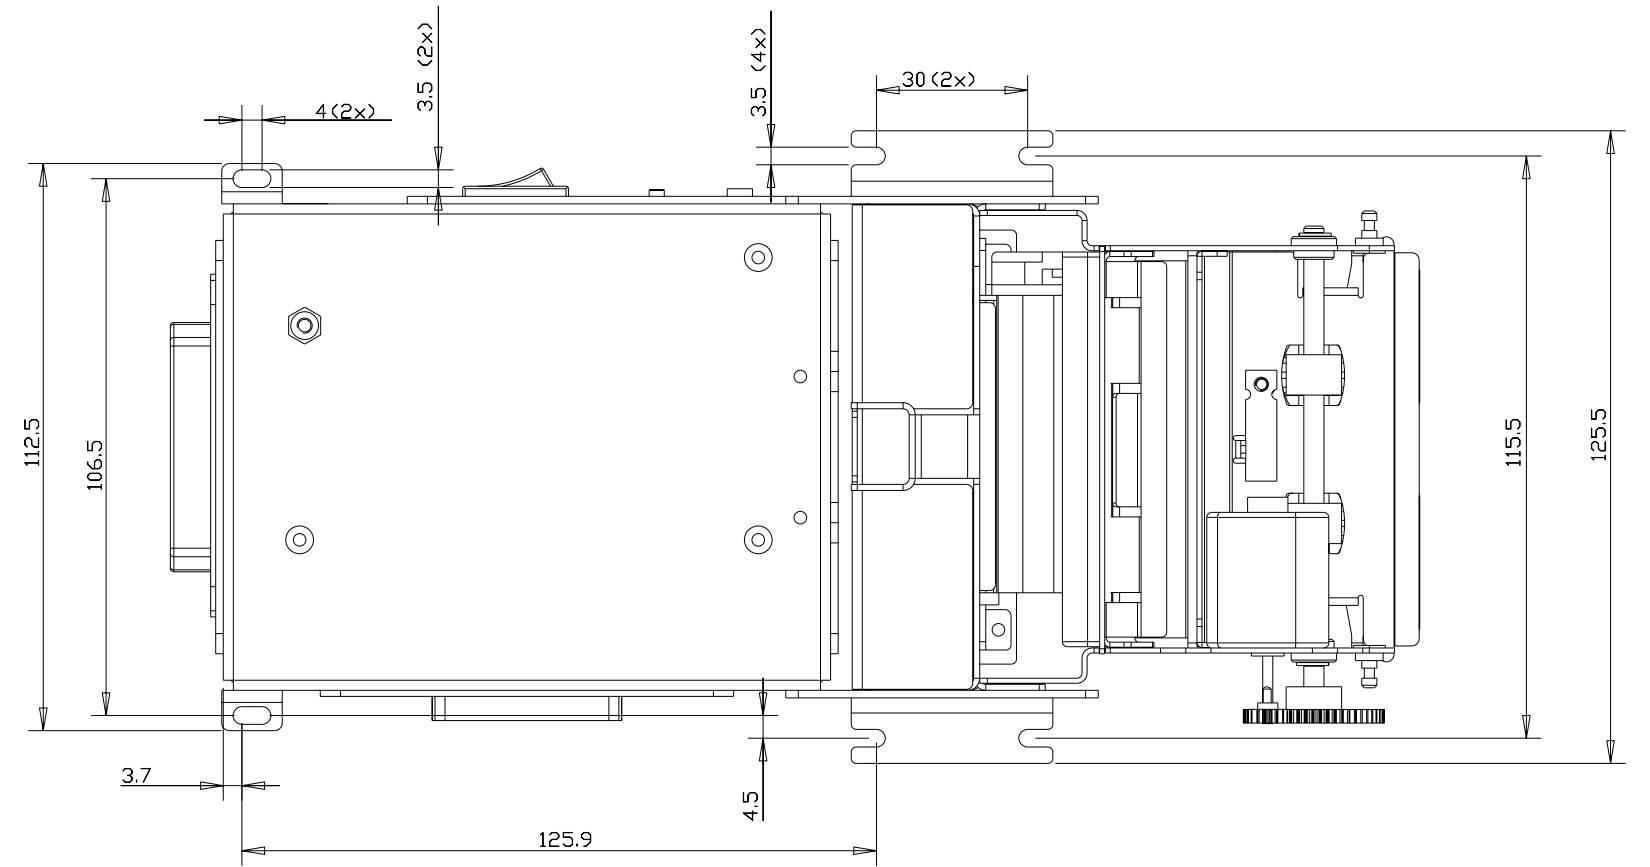

Bematech

Kiosk Printer

KF-6580

Outline Drawings

*P/N: 6717
Revision 0.9*

Summary

Stacked with presenter	3
Stacked without presenter	4
Low profile with presenter	5
Low profile without presenter	6
Cut & Drop without presenter	7
Side mount with presenter	8
Side mount without presenter	9

Stacked with presenter

Dimensions in mm

Stacked without presenter

Dimensions in mm

Low profile with presenter

Dimensions in mm

Low profile without presenter

Dimensions in mm

Cut and Drop

Dimensions in mm

Side mount with presenter

Dimensions in mm

Side mount without presenter

Dimensions in mm

Bematech

*Bematech International Corporation
6850 Shiloh Road East, Suite D
Alpharetta, GA 30005 USA
(678) 947-8447 Tel.
(770) 888-8535 Fax
www.bematech.com*