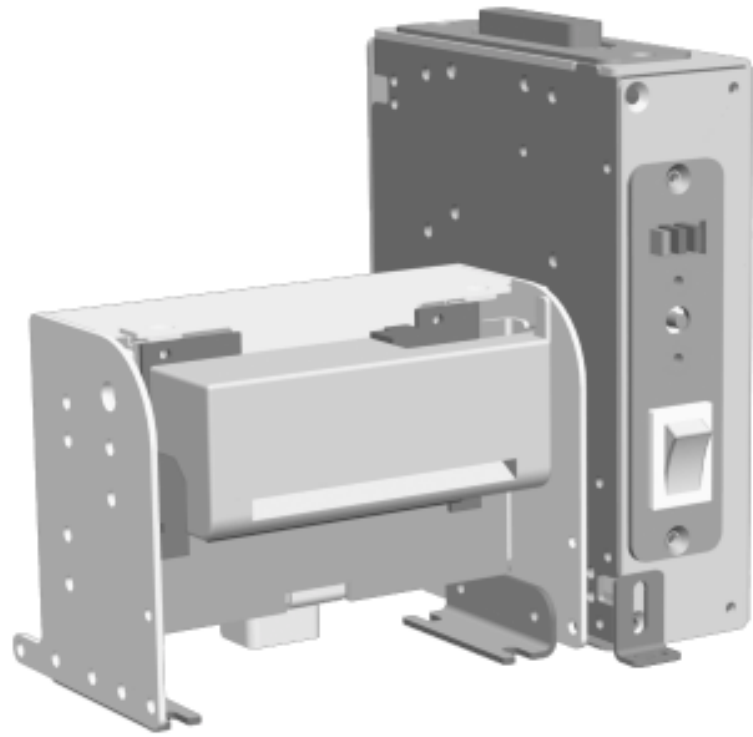

Bematech

Kiosk Printer

KF-6580

Outline Drawings

*P/N: 6717
Revision 0.9*

Summary

Stacked with presenter	3
Stacked without presenter	4
Low profile with presenter	5
Low profile without presenter	6
Cut & Drop without presenter	7
Side mount with presenter	8
Side mount without presenter	9

Cut and Drop

Dimensions in mm

Side mount with presenter

Dimensions in mm

Side mount without presenter

Dimensions in mm

Bematech

*Bematech International Corporation
6850 Shiloh Road East, Suite D
Alpharetta, GA 30005 USA
(678) 947-8447 Tel.
(770) 888-8535 Fax
www.bematech.com*