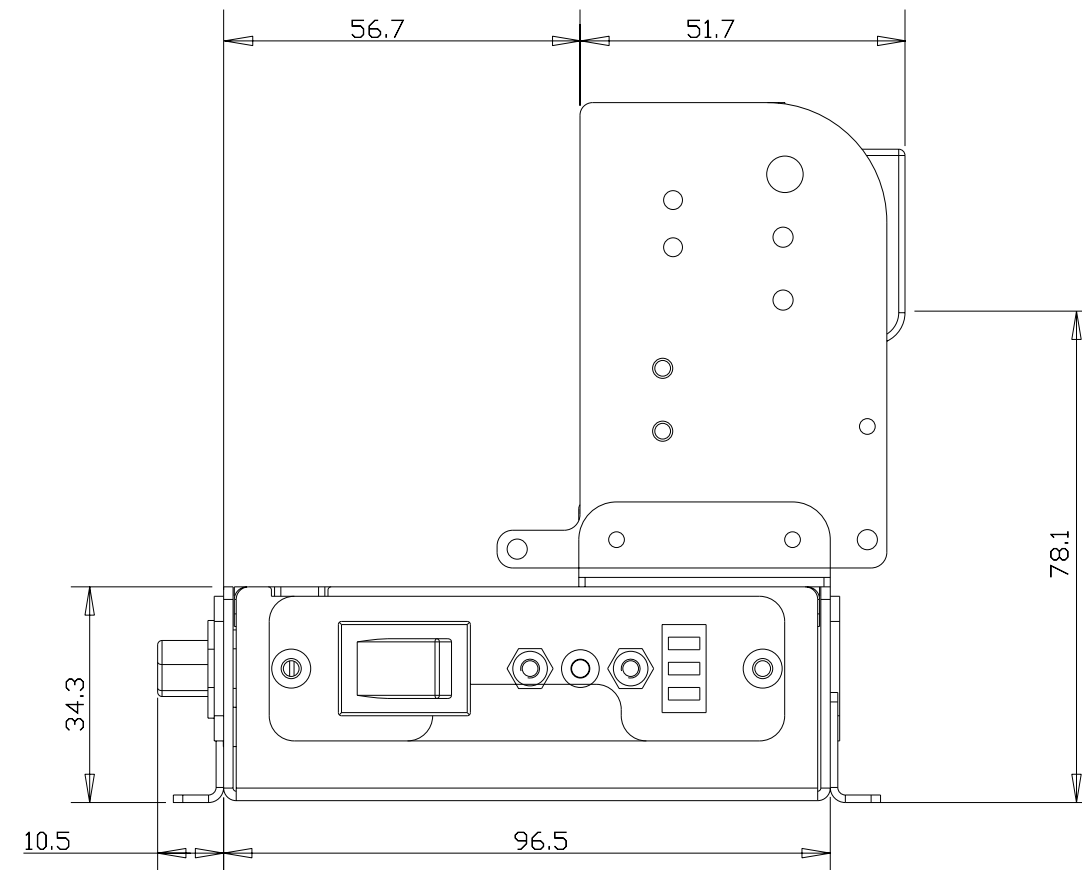

Bematech

Kiosk Printer

KF-6580

Outline Drawings

*P/N: 6717
Revision 0.9*

Summary

Stacked with presenter	3
Stacked without presenter	4
Low profile with presenter	5
Low profile without presenter	6
Cut & Drop without presenter	7
Side mount with presenter	8
Side mount without presenter	9

Stacked with presenter

Dimensions in mm

Stacked without presenter

Dimensions in mm

Low profile with presenter

Dimensions in mm

Low profile without presenter

Dimensions in mm

Cut and Drop

Dimensions in mm

Side mount with presenter

Dimensions in mm

Side mount without presenter

Dimensions in mm

Bematech

*Bematech International Corporation
6850 Shiloh Road East, Suite D
Alpharetta, GA 30005 USA
(678) 947-8447 Tel.
(770) 888-8535 Fax
www.bematech.com*