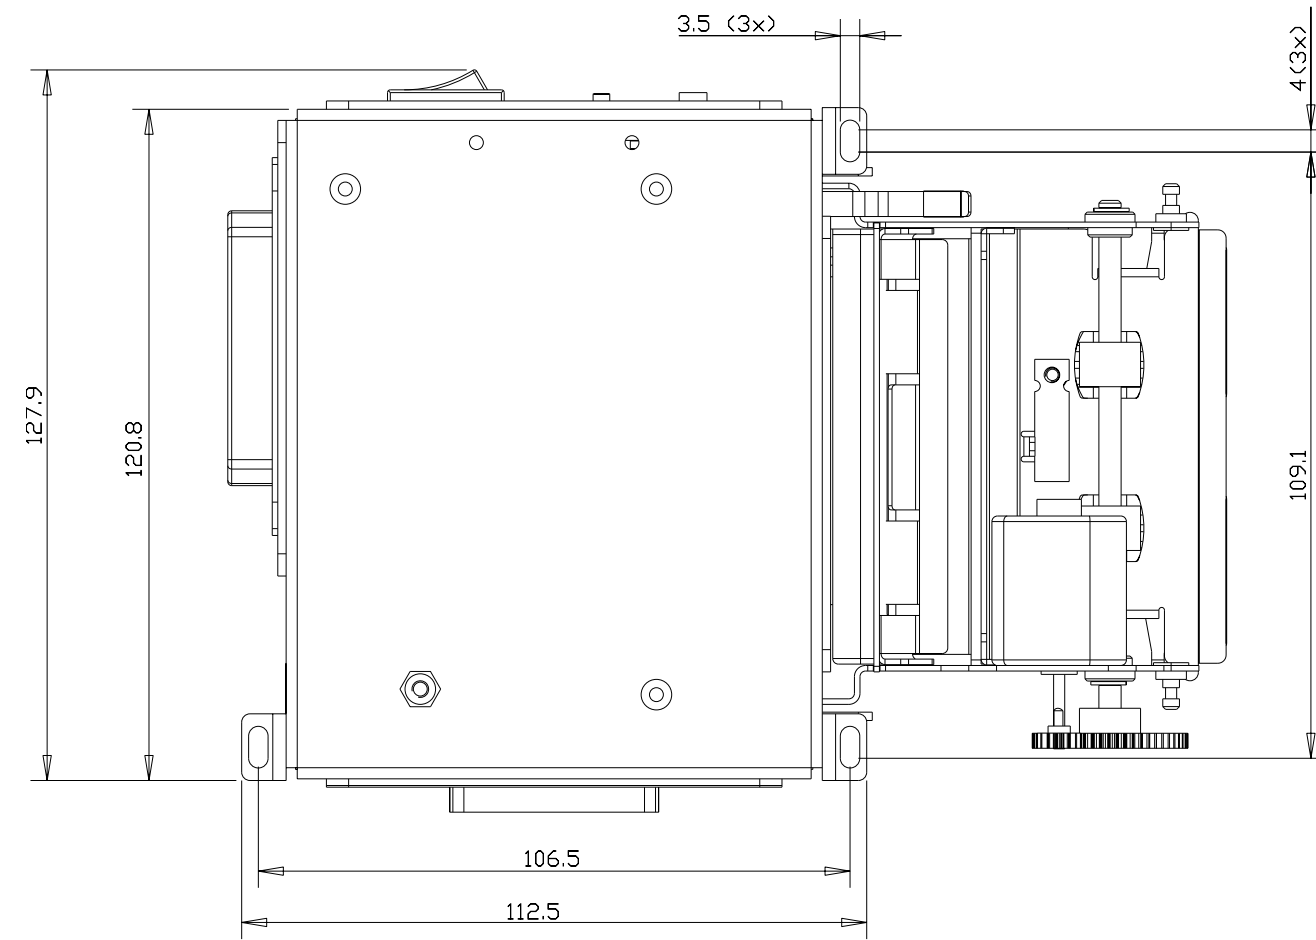

Bematech

Kiosk Printer

KF-6580

Outline Drawings

*P/N: 6717
Revision 0.9*

Summary

Stacked with presenter	3
Stacked without presenter	4
Low profile with presenter	5
Low profile without presenter	6
Cut & Drop without presenter	7
Side mount with presenter	8
Side mount without presenter	9

Stacked with presenter

Dimensions in mm

Stacked without presenter

Dimensions in mm

Low profile with presenter

Dimensions in mm

Low profile without presenter

Dimensions in mm

Cut and Drop

Dimensions in mm

Side mount with presenter

Dimensions in mm

Side mount without presenter

Dimensions in mm

Bematech

*Bematech International Corporation
6850 Shiloh Road East, Suite D
Alpharetta, GA 30005 USA
(678) 947-8447 Tel.
(770) 888-8535 Fax
www.bematech.com*