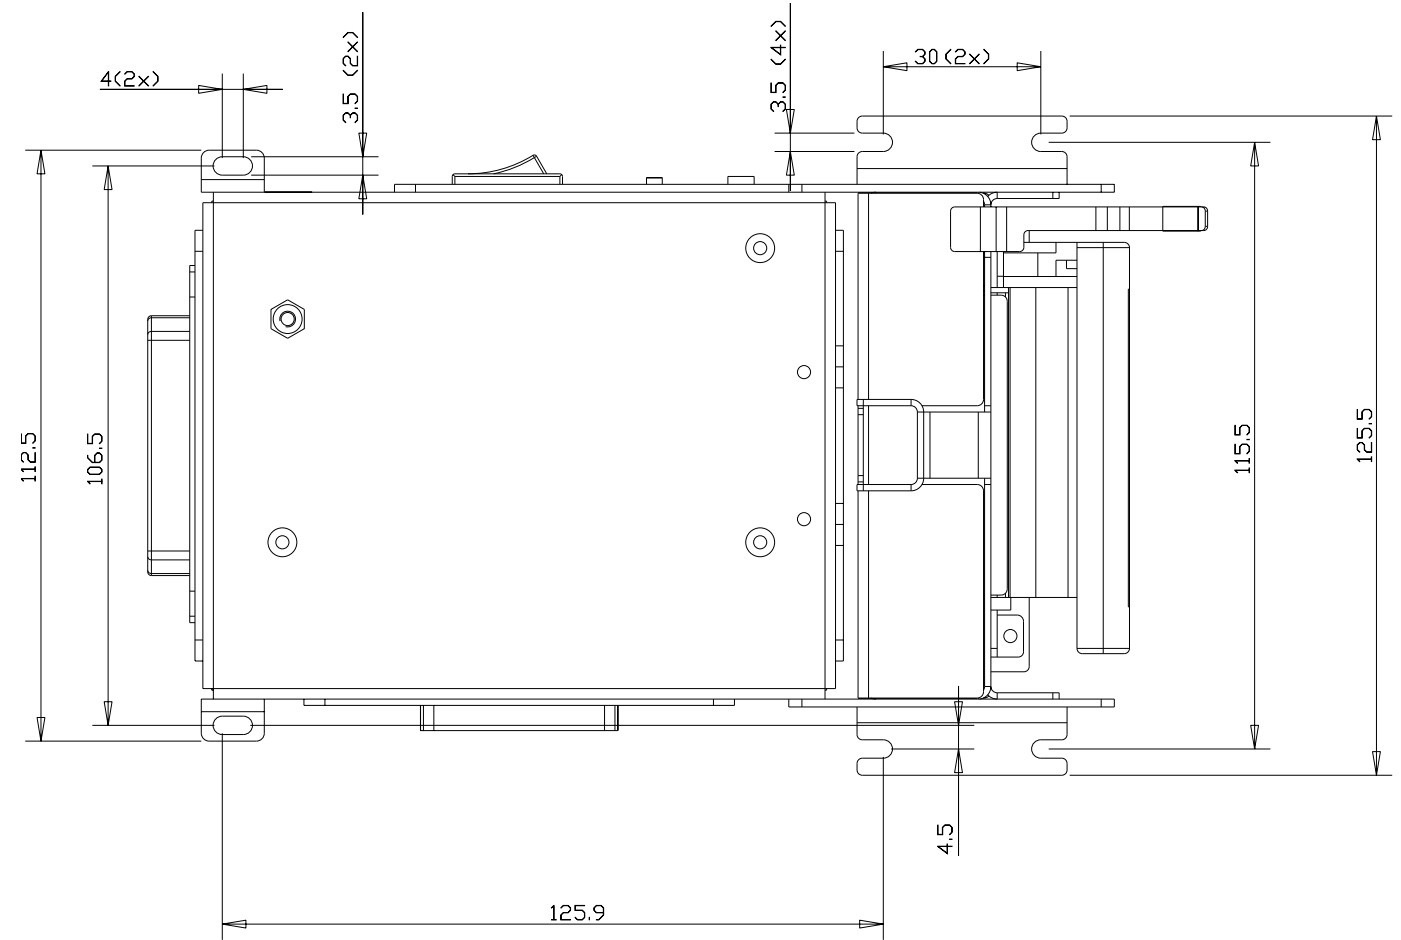

Bematech

Kiosk Printer

KF-6580

Outline Drawings

*P/N: 6717
Revision 0.9*

Summary

Stacked with presenter	3
Stacked without presenter	4
Low profile with presenter	5
Low profile without presenter	6
Cut & Drop without presenter	7
Side mount with presenter	8
Side mount without presenter	9

Stacked with presenter

Dimensions in mm

Stacked without presenter

Dimensions in mm

Low profile with presenter

Dimensions in mm

Low profile without presenter

Dimensions in mm

Cut and Drop

Dimensions in mm

Side mount with presenter

Dimensions in mm

Side mount without presenter

Dimensions in mm

Bematech

*Bematech International Corporation
6850 Shiloh Road East, Suite D
Alpharetta, GA 30005 USA
(678) 947-8447 Tel.
(770) 888-8535 Fax
www.bematech.com*