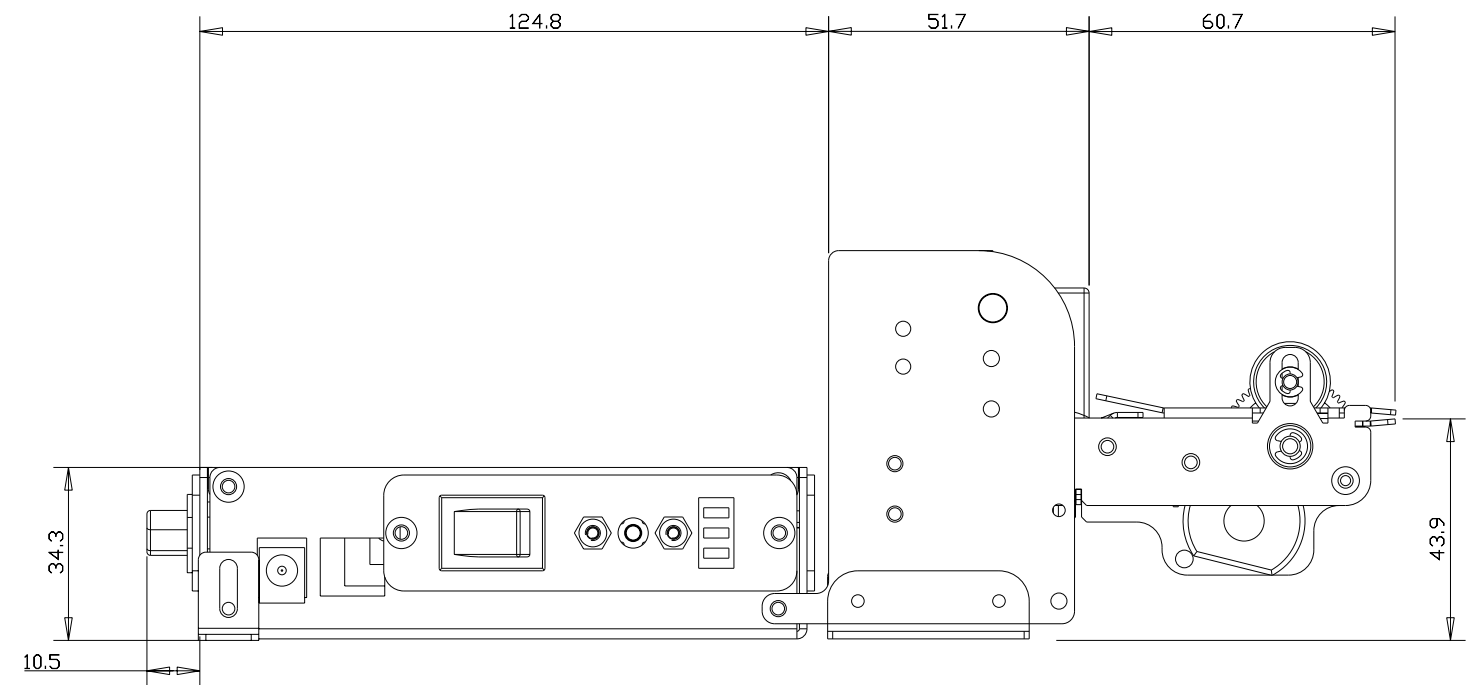

Bematech

Kiosk Printer

KF-6580

Outline Drawings

*P/N: 6717
Revision 0.9*

Summary

Stacked with presenter	3
Stacked without presenter	4
Low profile with presenter	5
Low profile without presenter	6
Cut & Drop without presenter	7
Side mount with presenter	8
Side mount without presenter	9

Stacked with presenter

Dimensions in mm

Stacked without presenter

Dimensions in mm

Low profile with presenter

Dimensions in mm

Low profile without presenter

Dimensions in mm

Cut and Drop

Dimensions in mm

Side mount with presenter

Dimensions in mm

Side mount without presenter

Dimensions in mm

Bematech

*Bematech International Corporation
6850 Shiloh Road East, Suite D
Alpharetta, GA 30005 USA
(678) 947-8447 Tel.
(770) 888-8535 Fax
www.bematech.com*