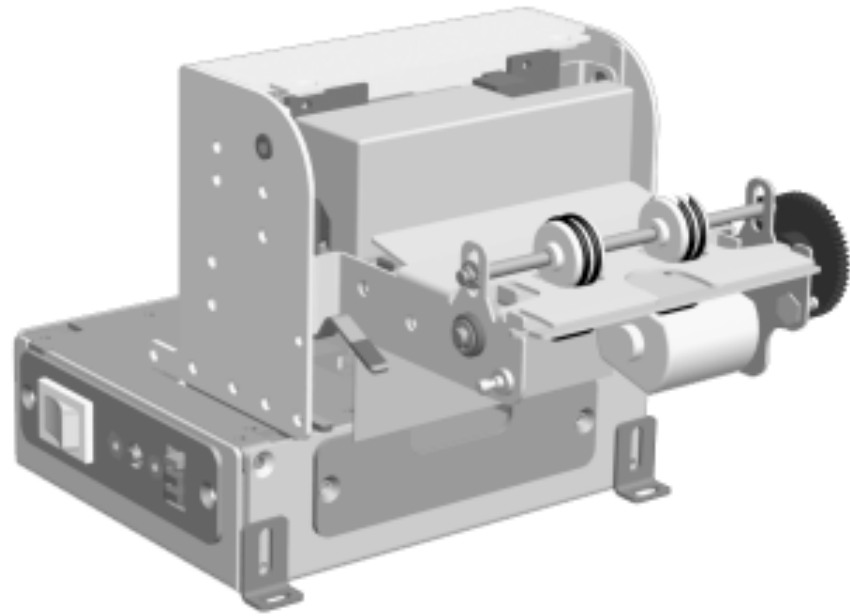

Bematech

Kiosk Printer

KF-6580

Outline Drawings

*P/N: 6717
Revision 0.9*

Summary

Stacked with presenter	3
Stacked without presenter	4
Low profile with presenter	5
Low profile without presenter	6
Cut & Drop without presenter	7
Side mount with presenter	8
Side mount without presenter	9

Stacked with presenter

Dimensions in mm

Stacked without presenter

Dimensions in mm

Low profile with presenter

Dimensions in mm

Low profile without presenter

Dimensions in mm

Cut and Drop

Dimensions in mm

Side mount with presenter

Dimensions in mm

Side mount without presenter

Dimensions in mm

Bematech

*Bematech International Corporation
6850 Shiloh Road East, Suite D
Alpharetta, GA 30005 USA
(678) 947-8447 Tel.
(770) 888-8535 Fax
www.bematech.com*