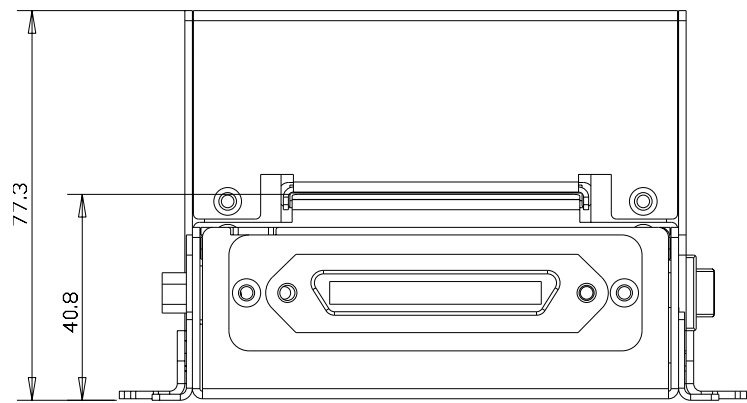

Stacked with presenter

Dimensions in mm

Stacked without presenter

Dimensions in mm

Low profile with presenter

Dimensions in mm

Low profile without presenter

Dimensions in mm

Cut and Drop

Dimensions in mm

Side mount with presenter

Dimensions in mm

Side mount without presenter

Dimensions in mm

Bematech

*Bematech International Corporation
6850 Shiloh Road East, Suite D
Alpharetta, GA 30005 USA
(678) 947-8447 Tel.
(770) 888-8535 Fax
www.bematech.com*