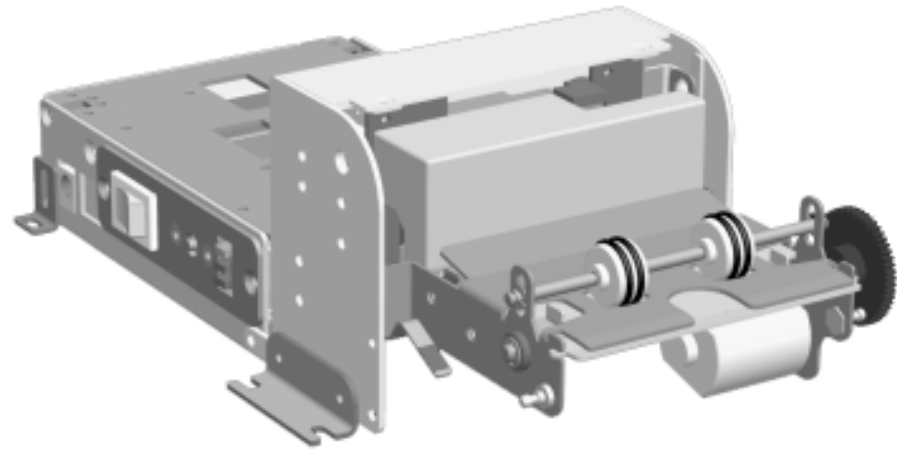

Bematech

Kiosk Printer

KF-6580

Outline Drawings

*P/N: 6717
Revision 0.9*

Summary

Stacked with presenter	3
Stacked without presenter	4
Low profile with presenter	5
Low profile without presenter	6
Cut & Drop without presenter	7
Side mount with presenter	8
Side mount without presenter	9

Stacked with presenter

Dimensions in mm

Stacked without presenter

Dimensions in mm

Low profile with presenter

Dimensions in mm

Low profile without presenter

Dimensions in mm

Cut and Drop

Dimensions in mm

Side mount with presenter

Dimensions in mm

Side mount without presenter

Dimensions in mm

Bematech

*Bematech International Corporation
6850 Shiloh Road East, Suite D
Alpharetta, GA 30005 USA
(678) 947-8447 Tel.
(770) 888-8535 Fax
www.bematech.com*