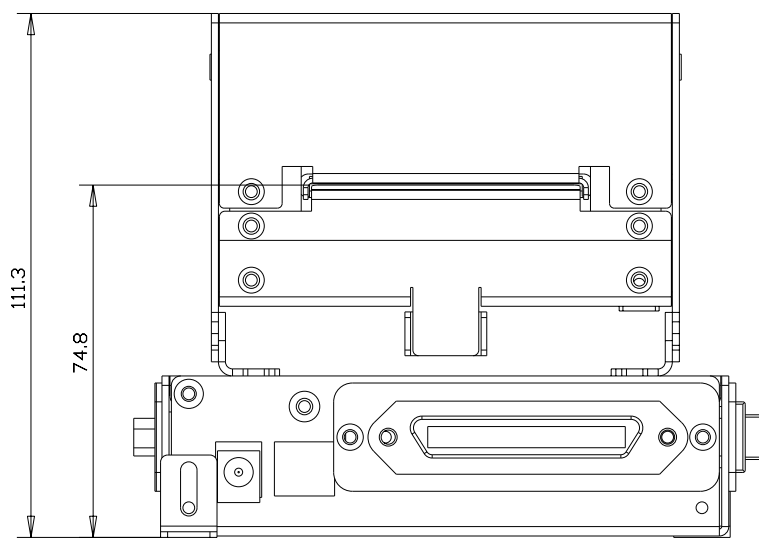

Bematech

Kiosk Printer

KF-6580

Outline Drawings

*P/N: 6717
Revision 0.9*

Summary

Stacked with presenter	3
Stacked without presenter	4
Low profile with presenter	5
Low profile without presenter	6
Cut & Drop without presenter	7
Side mount with presenter	8
Side mount without presenter	9

Stacked with presenter

Dimensions in mm

Stacked without presenter

Dimensions in mm

Low profile with presenter

Dimensions in mm

Low profile without presenter

Dimensions in mm

Cut and Drop

Dimensions in mm

Side mount with presenter

Dimensions in mm

Side mount without presenter

Dimensions in mm

Bematech

*Bematech International Corporation
6850 Shiloh Road East, Suite D
Alpharetta, GA 30005 USA
(678) 947-8447 Tel.
(770) 888-8535 Fax
www.bematech.com*