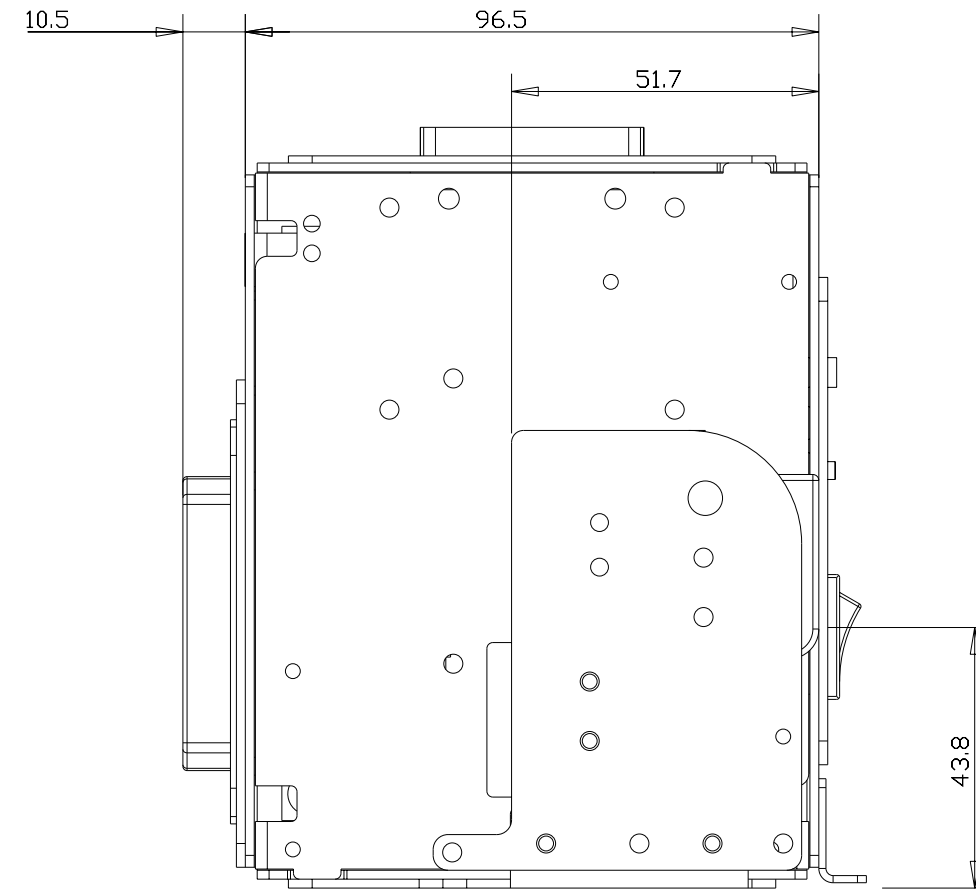

Stacked with presenter

Dimensions in mm

Stacked without presenter

Dimensions in mm

Low profile with presenter

Dimensions in mm

Low profile without presenter

Dimensions in mm

Cut and Drop

Dimensions in mm

Side mount with presenter

Dimensions in mm

Side mount without presenter

Dimensions in mm

Bematech

*Bematech International Corporation
6850 Shiloh Road East, Suite D
Alpharetta, GA 30005 USA
(678) 947-8447 Tel.
(770) 888-8535 Fax
www.bematech.com*