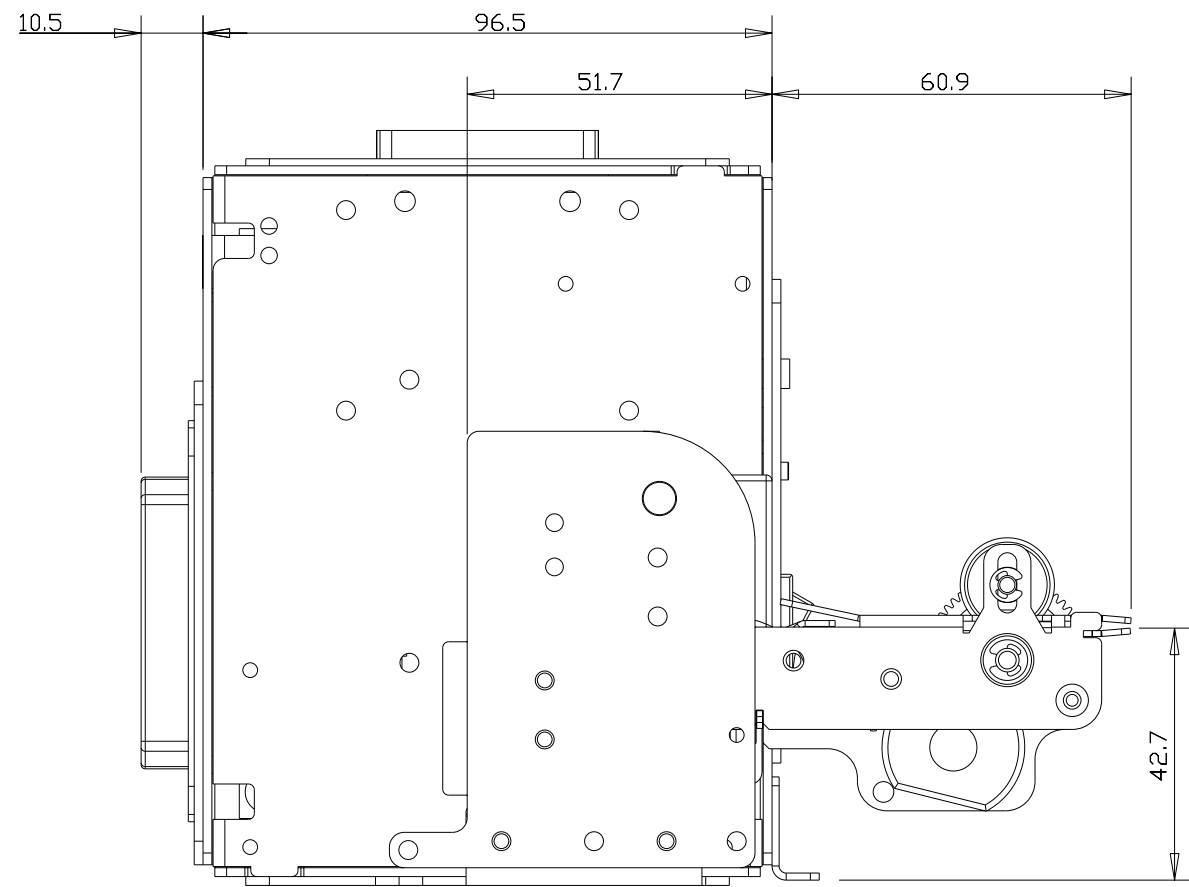

Stacked with presenter

Dimensions in mm

Stacked without presenter

Dimensions in mm

Low profile with presenter

Dimensions in mm

Low profile without presenter

Dimensions in mm

Cut and Drop

Dimensions in mm

Side mount with presenter

Dimensions in mm

Side mount without presenter

Dimensions in mm

Bematech

*Bematech International Corporation
6850 Shiloh Road East, Suite D
Alpharetta, GA 30005 USA
(678) 947-8447 Tel.
(770) 888-8535 Fax
www.bematech.com*