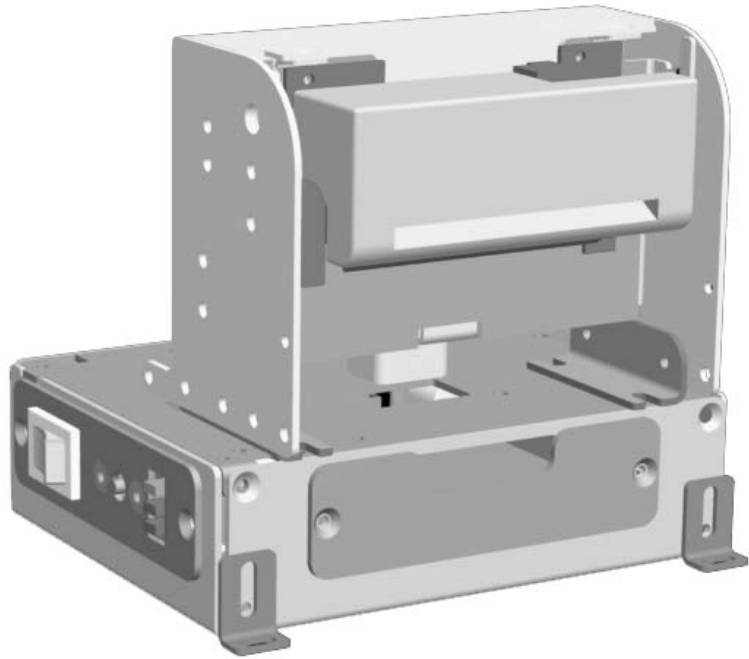

Bematech

Kiosk Printer
KF-6580
Outline Drawings

P/N: 6717
Revision 1.0

Summary

Stacked with presenter	3
Stacked without presenter	4
Low profile with presenter	5
Low profile without presenter	6
Cut and Drop	7
Side mount with presenter	8
Side mount without presenter	9

Stacked with presenter

Stacked without presenter

Low profile with presenter

Low profile without presenter

Cut and Drop

Side mount with presenter

Side mount without presenter

Bematech