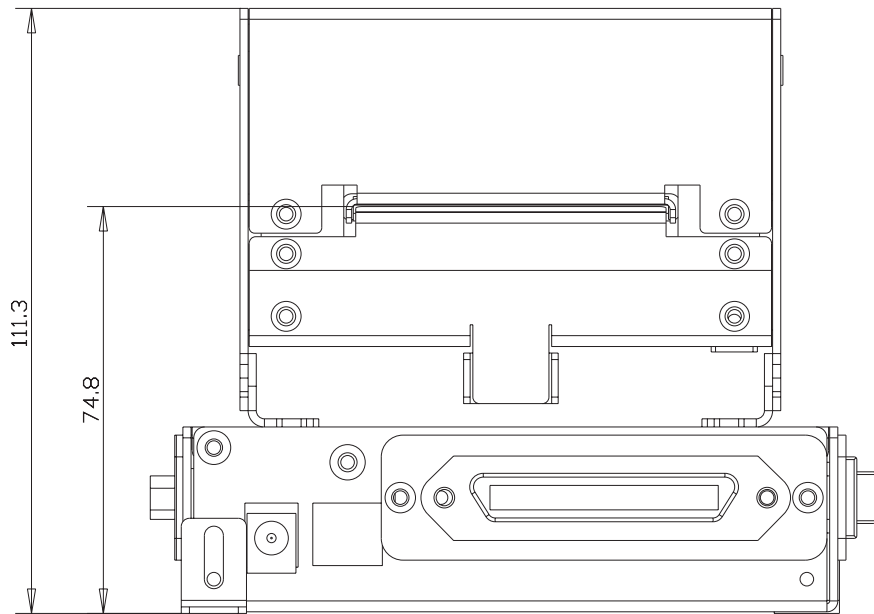

Bematech

Kiosk Printer
KF-6580
Outline Drawings

P/N: 6717
Revision 1.0

Summary

Stacked with presenter	3
Stacked without presenter	4
Low profile with presenter	5
Low profile without presenter	6
Cut and Drop	7
Side mount with presenter	8
Side mount without presenter	9

Stacked with presenter

Stacked without presenter

Low profile with presenter

Low profile without presenter

Cut and Drop

Side mount with presenter

Side mount without presenter

Bematech