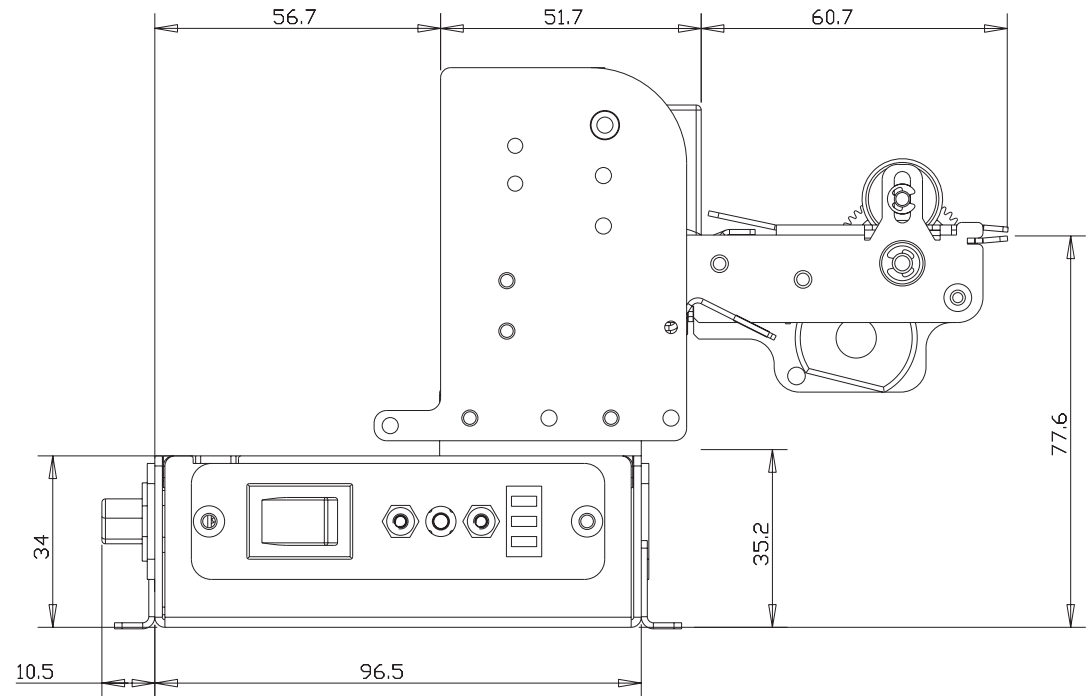

Bematech

Kiosk Printer
KF-6580
Outline Drawings

P/N: 6717
Revision 1.0

Summary

Stacked with presenter	3
Stacked without presenter	4
Low profile with presenter	5
Low profile without presenter	6
Cut and Drop	7
Side mount with presenter	8
Side mount without presenter	9

Stacked with presenter

Stacked without presenter

Low profile with presenter

Low profile without presenter

Cut and Drop

Side mount with presenter

Side mount without presenter

Bematech