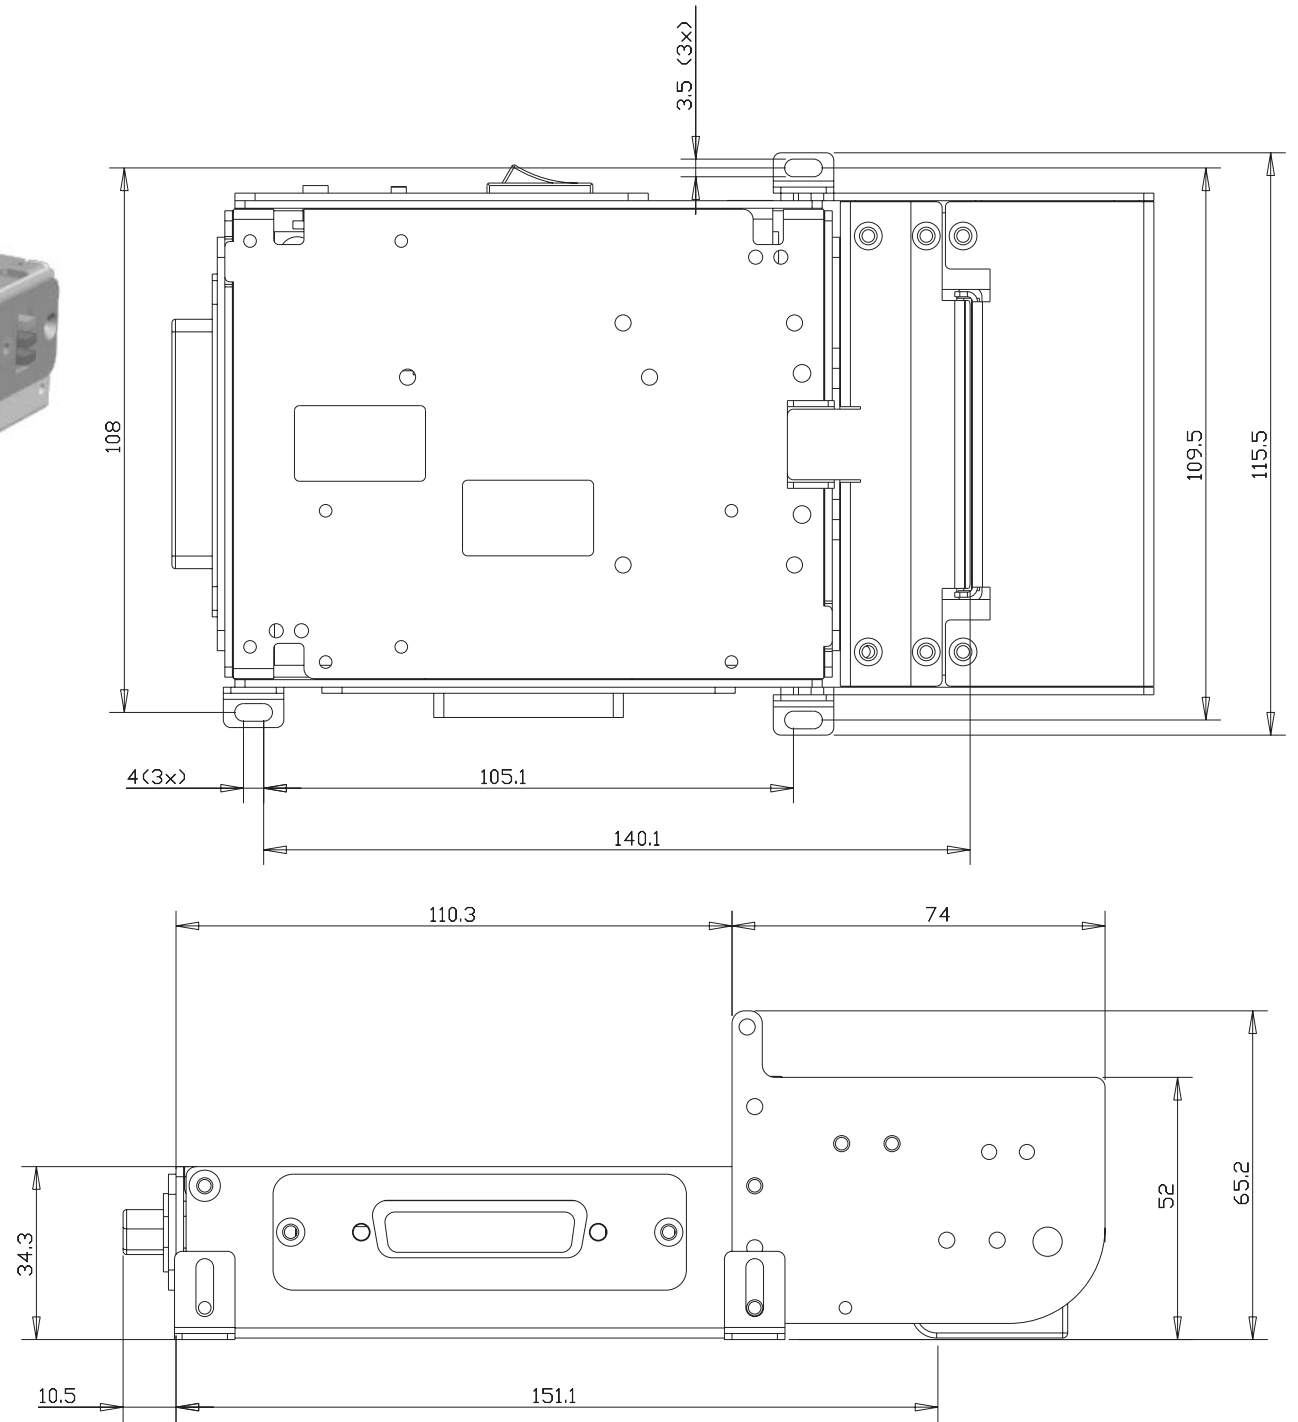

Bematech

Kiosk Printer
KF-6580
Outline Drawings

P/N: 6717
Revision 1.0

Summary

Stacked with presenter	3
Stacked without presenter	4
Low profile with presenter	5
Low profile without presenter	6
Cut and Drop	7
Side mount with presenter	8
Side mount without presenter	9

Stacked with presenter

Stacked without presenter

Low profile with presenter

Low profile without presenter

Cut and Drop

Side mount with presenter

Side mount without presenter

Bematech