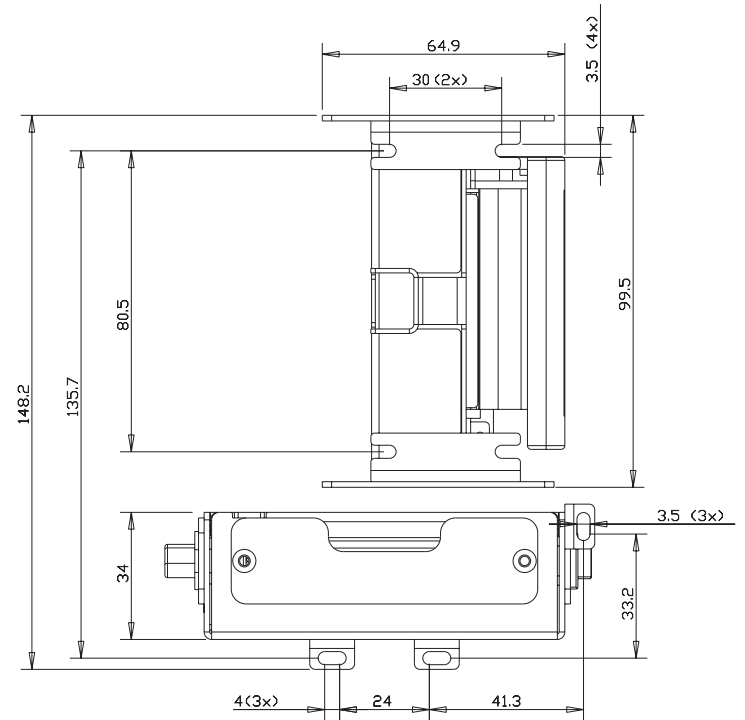

Bematech

Kiosk Printer
KF-6580
Outline Drawings

P/N: 6717
Revision 1.0

Summary

Stacked with presenter	3
Stacked without presenter	4
Low profile with presenter	5
Low profile without presenter	6
Cut and Drop	7
Side mount with presenter	8
Side mount without presenter	9

Stacked with presenter

Stacked without presenter

Low profile with presenter

Low profile without presenter

Cut and Drop

Side mount with presenter

Side mount without presenter

Bematech