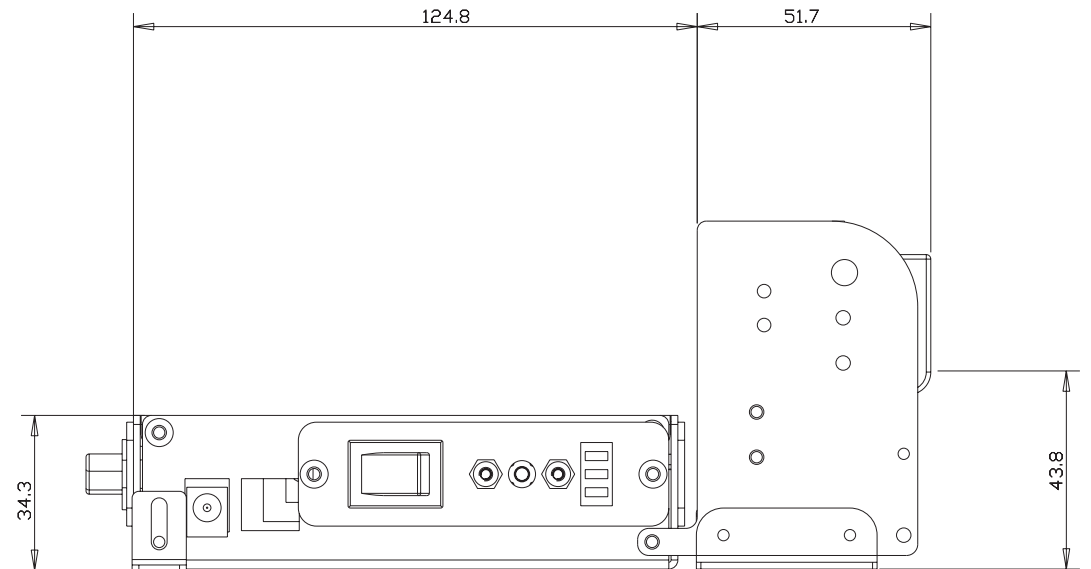

Bematech

Kiosk Printer
KF-6580
Outline Drawings

P/N: 6717
Revision 1.0

Summary

Stacked with presenter	3
Stacked without presenter	4
Low profile with presenter	5
Low profile without presenter	6
Cut and Drop	7
Side mount with presenter	8
Side mount without presenter	9

Stacked with presenter

Stacked without presenter

Low profile with presenter

Low profile without presenter

Cut and Drop

Side mount with presenter

Side mount without presenter

Bematech