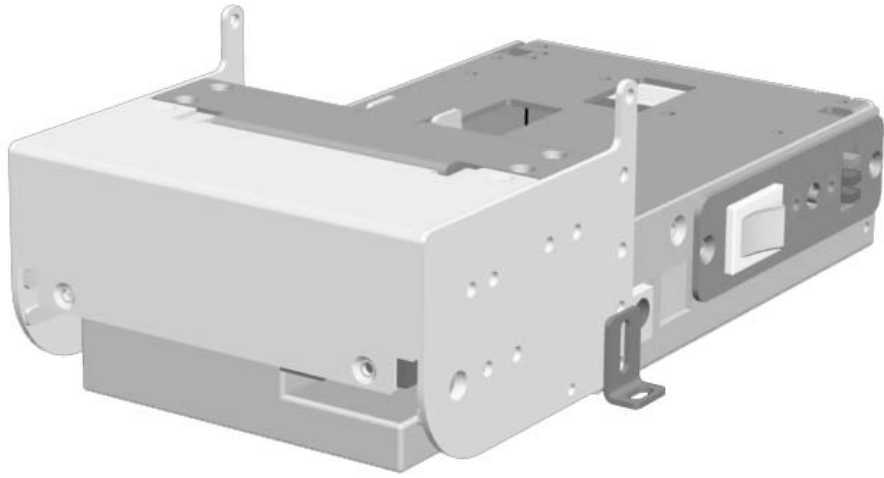

Bematech

Kiosk Printer
KF-6580
Outline Drawings

P/N: 6717
Revision 1.0

Summary

Stacked with presenter	3
Stacked without presenter	4
Low profile with presenter	5
Low profile without presenter	6
Cut and Drop	7
Side mount with presenter	8
Side mount without presenter	9

Stacked with presenter

Stacked without presenter

Low profile with presenter

Low profile without presenter

Cut and Drop

Side mount with presenter

Side mount without presenter

Bematech