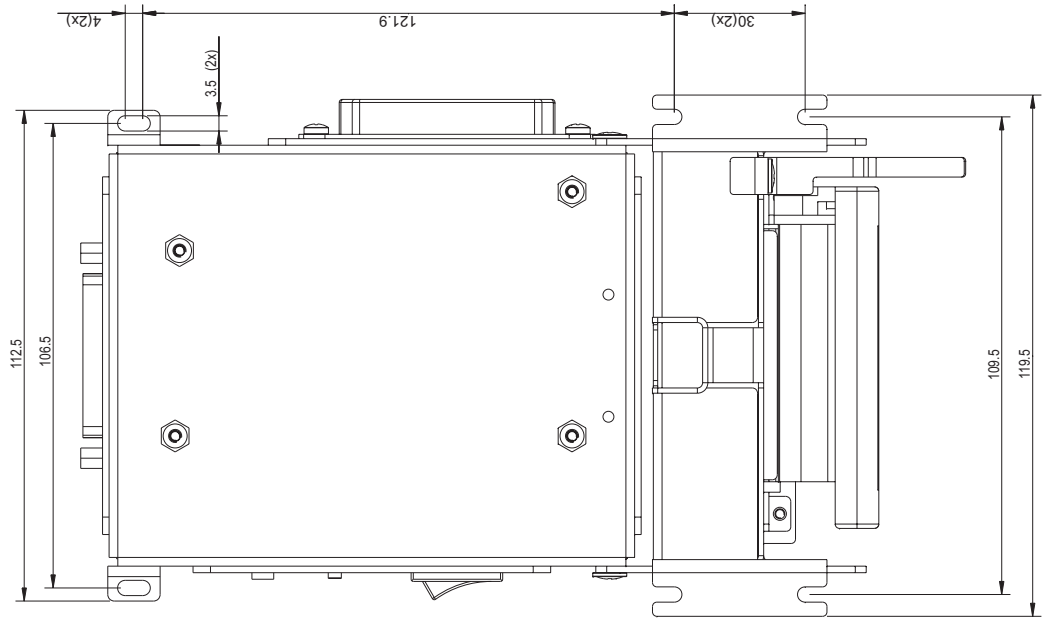

Bematech

Kiosk Printer
KF-6580
Outline Drawings

P/N: 6717
Revision 1.0

Summary

Stacked with presenter	3
Stacked without presenter	4
Low profile with presenter	5
Low profile without presenter	6
Cut and Drop	7
Side mount with presenter	8
Side mount without presenter	9

Stacked with presenter

Stacked without presenter

Low profile with presenter

Low profile without presenter

Cut and Drop

Side mount with presenter

Side mount without presenter

Bematech