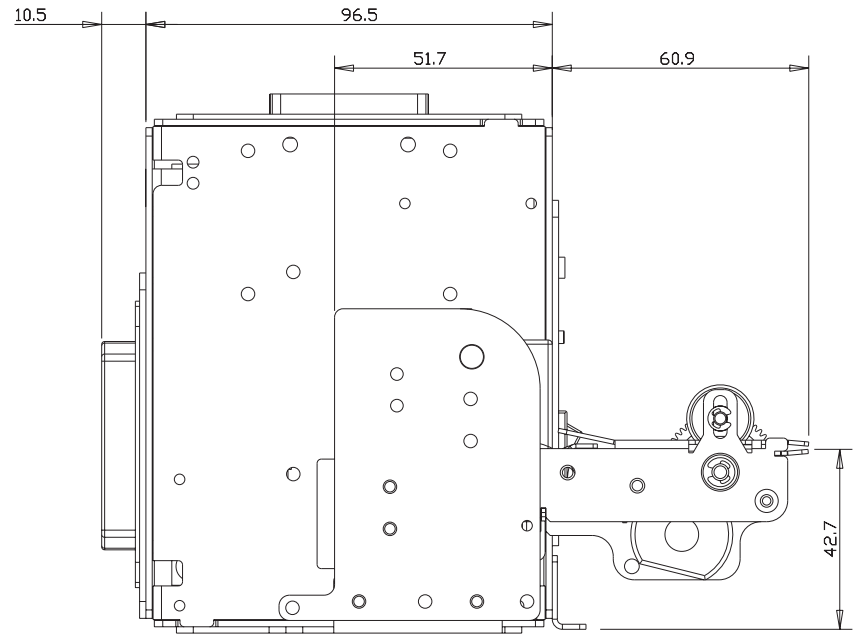

Bematech

Kiosk Printer
KF-6580
Outline Drawings

P/N: 6717
Revision 1.0

Summary

Stacked with presenter	3
Stacked without presenter	4
Low profile with presenter	5
Low profile without presenter	6
Cut and Drop	7
Side mount with presenter	8
Side mount without presenter	9

Stacked with presenter

Stacked without presenter

Low profile with presenter

Low profile without presenter

Cut and Drop

Side mount with presenter

Side mount without presenter

Bematech