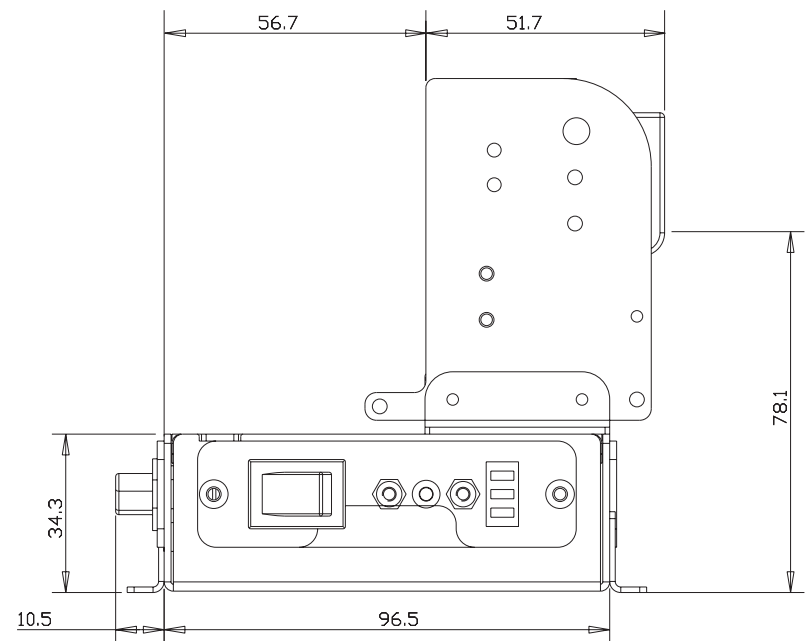

Bematech

Kiosk Printer
KF-6580
Outline Drawings

P/N: 6717
Revision 1.0

Summary

Stacked with presenter	3
Stacked without presenter	4
Low profile with presenter	5
Low profile without presenter	6
Cut and Drop	7
Side mount with presenter	8
Side mount without presenter	9

Stacked with presenter

Stacked without presenter

Low profile with presenter

Low profile without presenter

Cut and Drop

Side mount with presenter

Side mount without presenter

Bematech