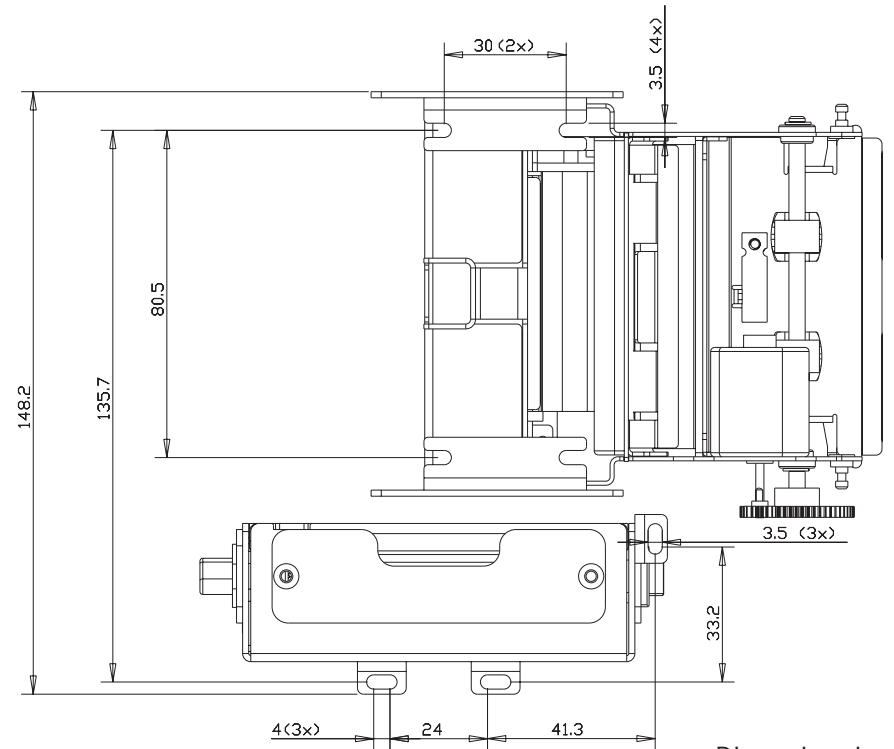

Bematech

Kiosk Printer
KF-6580
Outline Drawings

P/N: 6717
Revision 1.0

Summary

Stacked with presenter	3
Stacked without presenter	4
Low profile with presenter	5
Low profile without presenter	6
Cut and Drop	7
Side mount with presenter	8
Side mount without presenter	9

Stacked with presenter

Stacked without presenter

Low profile with presenter

Low profile without presenter

Cut and Drop

Side mount with presenter

Side mount without presenter

Bematech