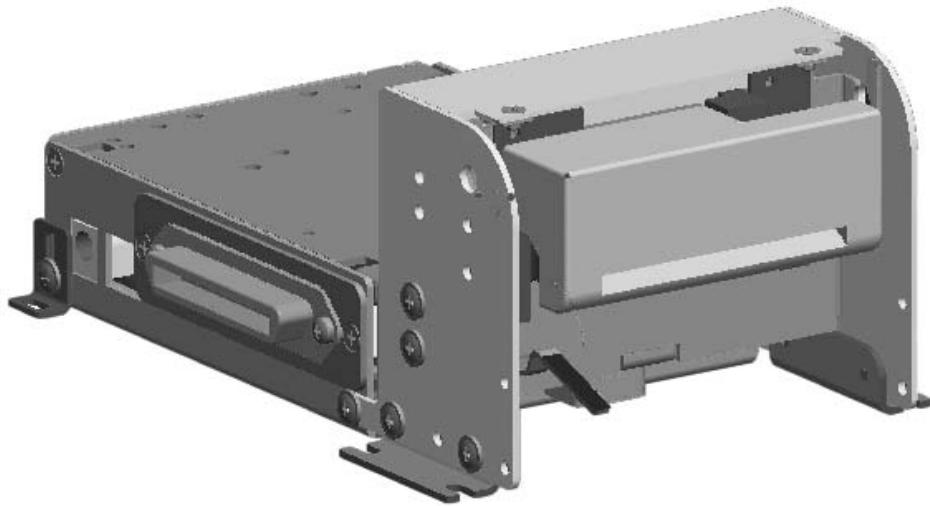

Bematech

Kiosk Printer
KF-6580
Outline Drawings

P/N: 6717
Revision 1.0

Summary

Stacked with presenter	3
Stacked without presenter	4
Low profile with presenter	5
Low profile without presenter	6
Cut and Drop	7
Side mount with presenter	8
Side mount without presenter	9

Stacked with presenter

Stacked without presenter

Low profile with presenter

Low profile without presenter

Cut and Drop

Side mount with presenter

Side mount without presenter

Bematech