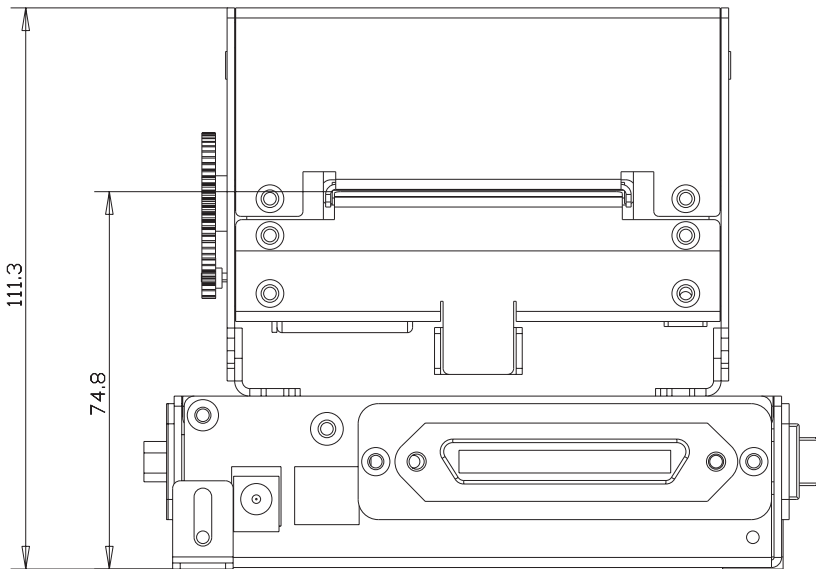

Bematech

Kiosk Printer
KF-6580
Outline Drawings

P/N: 6717
Revision 1.0

Summary

Stacked with presenter	3
Stacked without presenter	4
Low profile with presenter	5
Low profile without presenter	6
Cut and Drop	7
Side mount with presenter	8
Side mount without presenter	9

Stacked with presenter

Stacked without presenter

Low profile with presenter

Low profile without presenter

Cut and Drop

Side mount with presenter

Side mount without presenter

Bematech