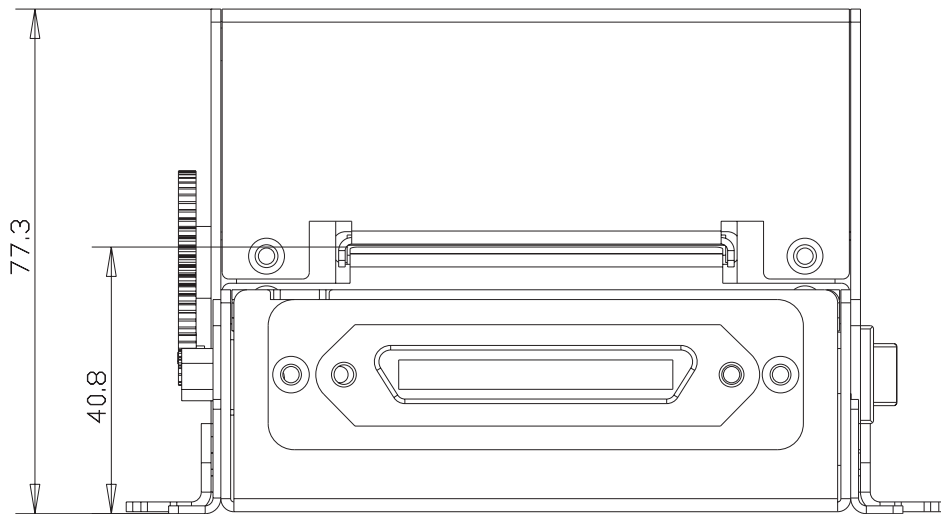

Bematech

Kiosk Printer
KF-6580
Outline Drawings

P/N: 6717
Revision 1.0

Summary

Stacked with presenter	3
Stacked without presenter	4
Low profile with presenter	5
Low profile without presenter	6
Cut and Drop	7
Side mount with presenter	8
Side mount without presenter	9

Stacked with presenter

Stacked without presenter

Low profile with presenter

Low profile without presenter

Cut and Drop

Side mount with presenter

Side mount without presenter

Bematech