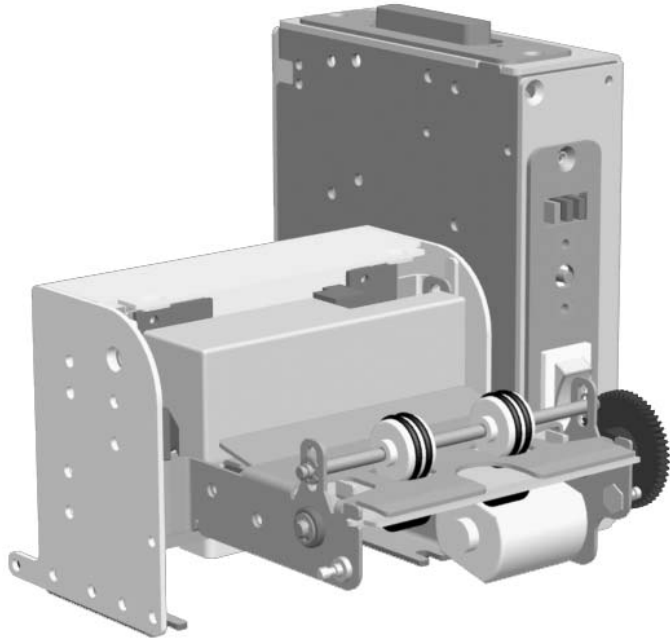

Bematech

Kiosk Printer
KF-6580
Outline Drawings

P/N: 6717
Revision 1.0

Summary

Stacked with presenter	3
Stacked without presenter	4
Low profile with presenter	5
Low profile without presenter	6
Cut and Drop	7
Side mount with presenter	8
Side mount without presenter	9

Stacked with presenter

Stacked without presenter

Low profile with presenter

Low profile without presenter

Cut and Drop

Side mount with presenter

Side mount without presenter

Bematech