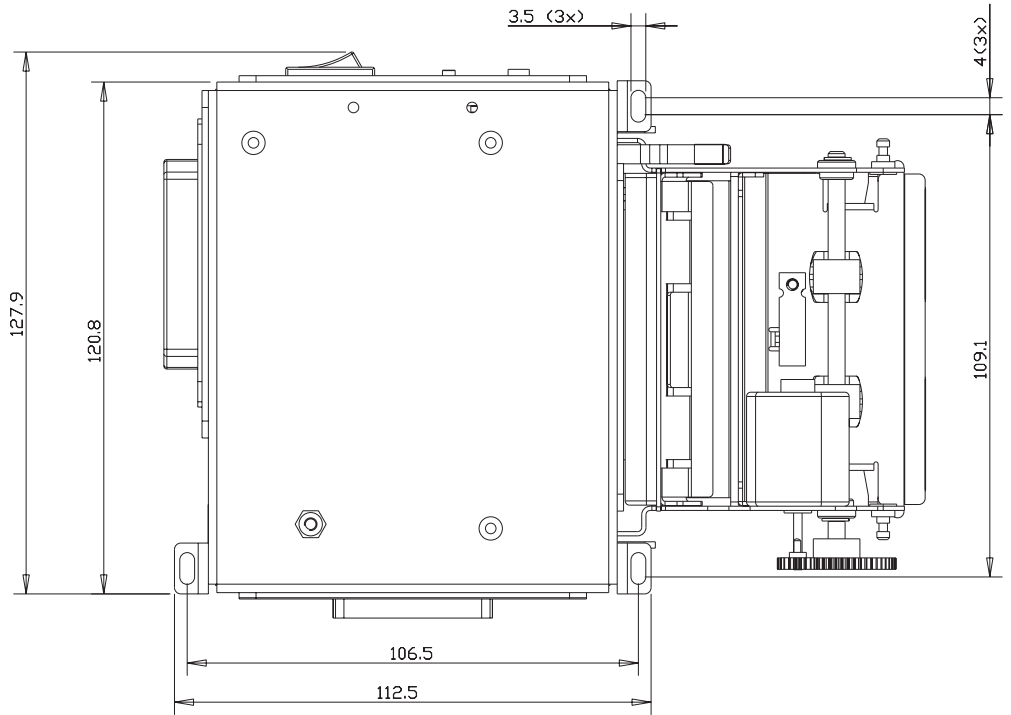

Bematech

Kiosk Printer
KF-6580
Outline Drawings

P/N: 6717
Revision 1.0

Summary

Stacked with presenter	3
Stacked without presenter	4
Low profile with presenter	5
Low profile without presenter	6
Cut and Drop	7
Side mount with presenter	8
Side mount without presenter	9

Stacked with presenter

Stacked without presenter

Low profile with presenter

Low profile without presenter

Cut and Drop

Side mount with presenter

Side mount without presenter

Bematech