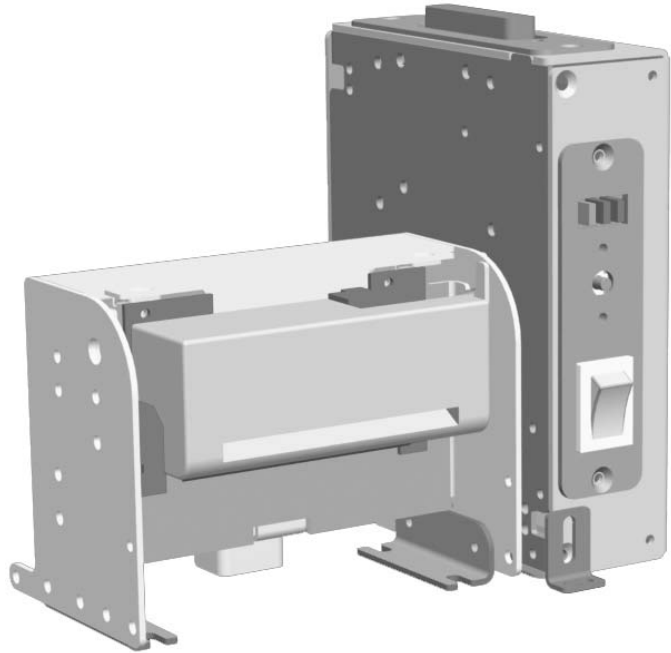

Bematech

Kiosk Printer
KF-6580
Outline Drawings

P/N: 6717
Revision 1.0

Summary

Stacked with presenter	3
Stacked without presenter	4
Low profile with presenter	5
Low profile without presenter	6
Cut and Drop	7
Side mount with presenter	8
Side mount without presenter	9

Stacked with presenter

Stacked without presenter

Low profile with presenter

Low profile without presenter

Cut and Drop

Side mount with presenter

Side mount without presenter

Bematech