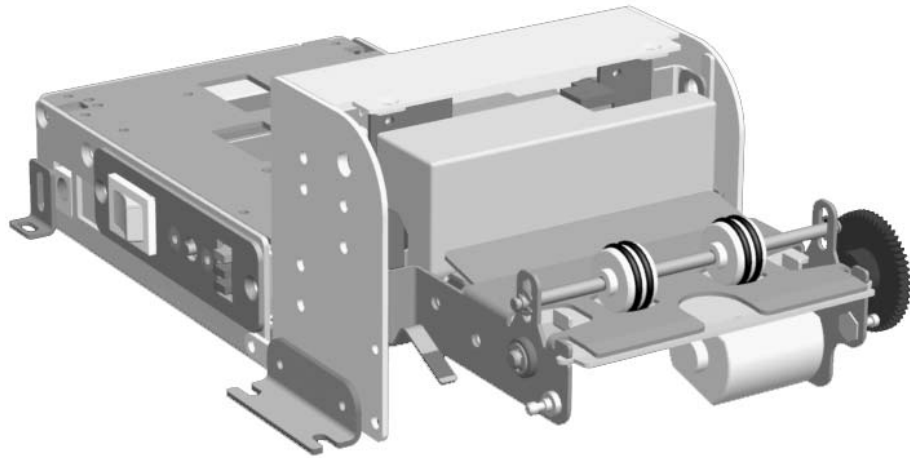

Bematech

Kiosk Printer
KF-6580
Outline Drawings

P/N: 6717
Revision 1.0

Summary

Stacked with presenter	3
Stacked without presenter	4
Low profile with presenter	5
Low profile without presenter	6
Cut and Drop	7
Side mount with presenter	8
Side mount without presenter	9

Stacked with presenter

Stacked without presenter

Low profile with presenter

Low profile without presenter

Cut and Drop

Side mount with presenter

Side mount without presenter

Bematech