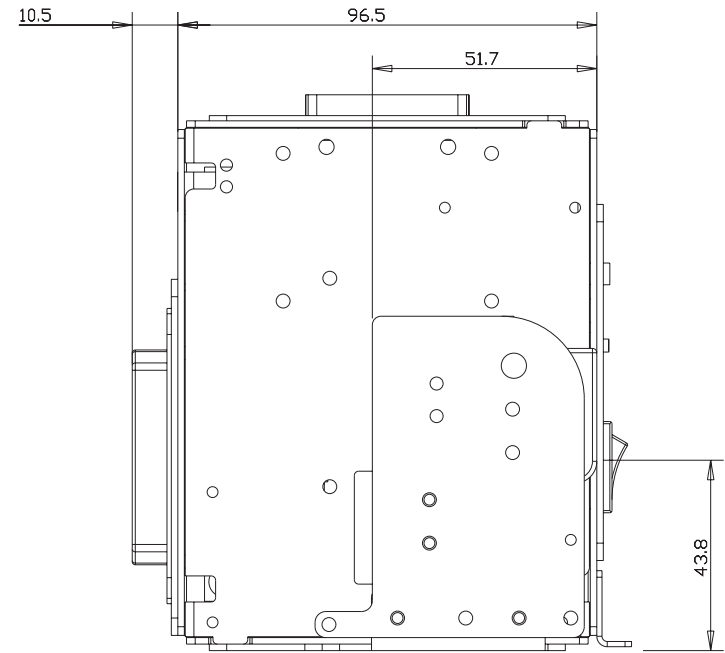

Bematech

Kiosk Printer
KF-6580
Outline Drawings

P/N: 6717
Revision 1.0

Summary

Stacked with presenter	3
Stacked without presenter	4
Low profile with presenter	5
Low profile without presenter	6
Cut and Drop	7
Side mount with presenter	8
Side mount without presenter	9

Stacked with presenter

Stacked without presenter

Low profile with presenter

Low profile without presenter

Cut and Drop

Side mount with presenter

Side mount without presenter

Bematech