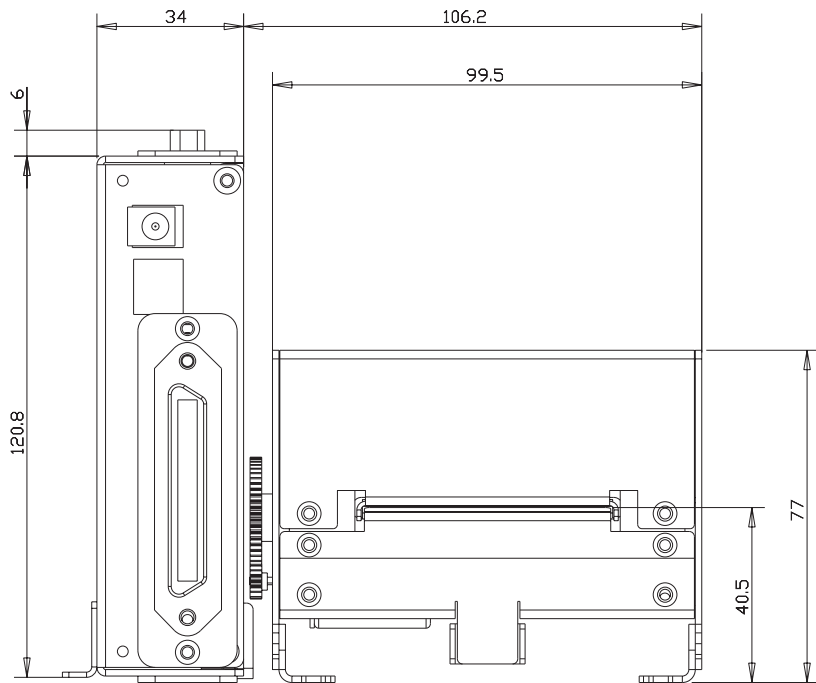

Bematech

Kiosk Printer
KF-6580
Outline Drawings

P/N: 6717
Revision 1.0

Summary

Stacked with presenter	3
Stacked without presenter	4
Low profile with presenter	5
Low profile without presenter	6
Cut and Drop	7
Side mount with presenter	8
Side mount without presenter	9

Stacked with presenter

Stacked without presenter

Low profile with presenter

Low profile without presenter

Cut and Drop

Side mount with presenter

Side mount without presenter

Bematech