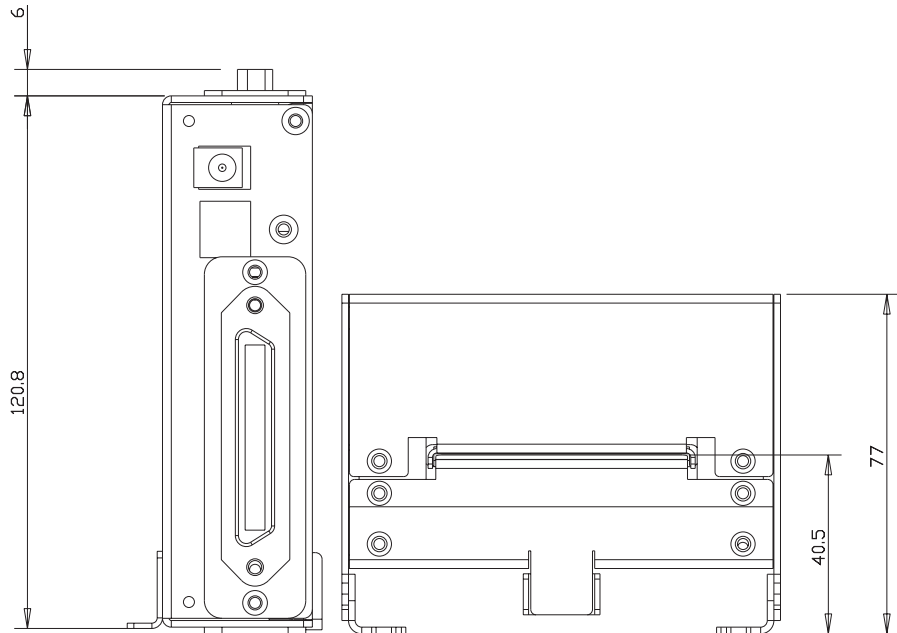

Bematech

Kiosk Printer
KF-6580
Outline Drawings

P/N: 6717
Revision 1.0

Summary

Stacked with presenter	3
Stacked without presenter	4
Low profile with presenter	5
Low profile without presenter	6
Cut and Drop	7
Side mount with presenter	8
Side mount without presenter	9

Stacked with presenter

Stacked without presenter

Low profile with presenter

Low profile without presenter

Cut and Drop

Side mount with presenter

Side mount without presenter

Bematech