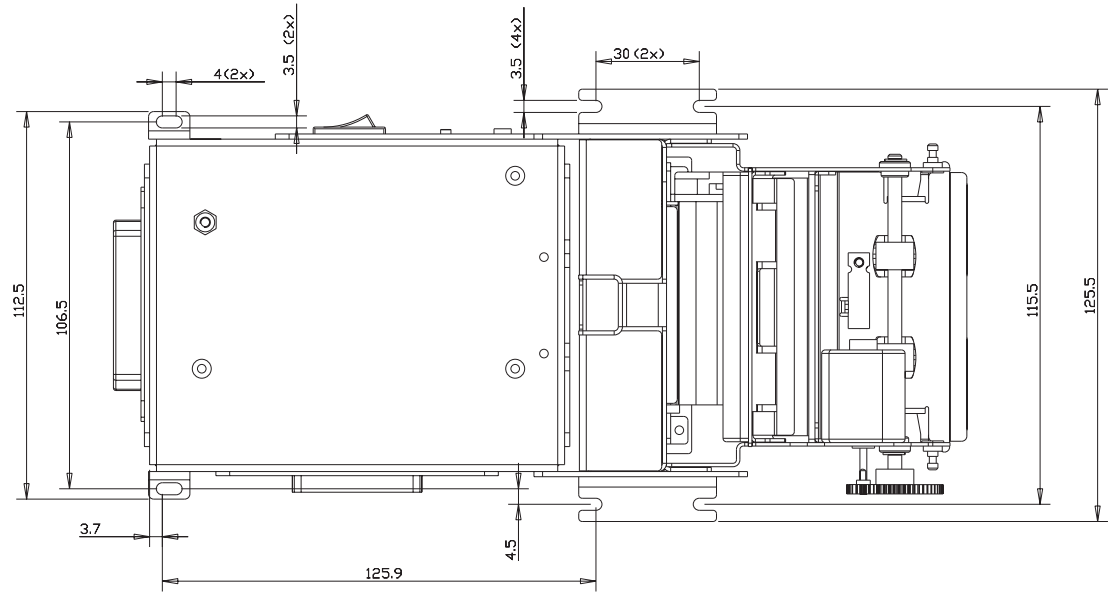

Bematech

Kiosk Printer
KF-6580
Outline Drawings

P/N: 6717
Revision 1.0

Summary

Stacked with presenter	3
Stacked without presenter	4
Low profile with presenter	5
Low profile without presenter	6
Cut and Drop	7
Side mount with presenter	8
Side mount without presenter	9

Stacked with presenter

Stacked without presenter

Low profile with presenter

Low profile without presenter

Cut and Drop

Side mount with presenter

Side mount without presenter

Bematech