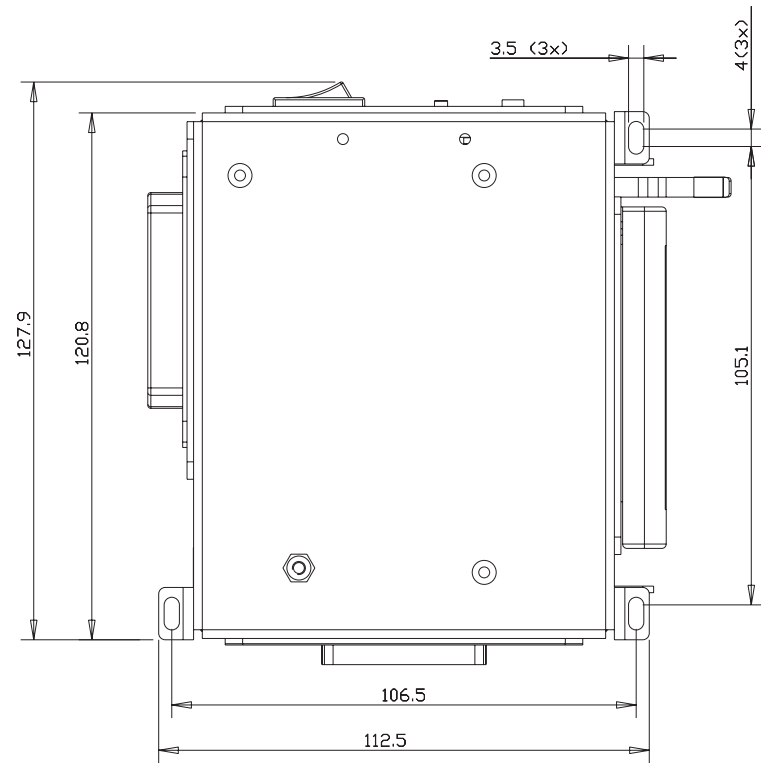

Bematech

Kiosk Printer
KF-6580
Outline Drawings

P/N: 6717
Revision 1.0

Summary

Stacked with presenter	3
Stacked without presenter	4
Low profile with presenter	5
Low profile without presenter	6
Cut and Drop	7
Side mount with presenter	8
Side mount without presenter	9

Stacked with presenter

Stacked without presenter

Low profile with presenter

Low profile without presenter

Cut and Drop

Side mount with presenter

Side mount without presenter

Bematech