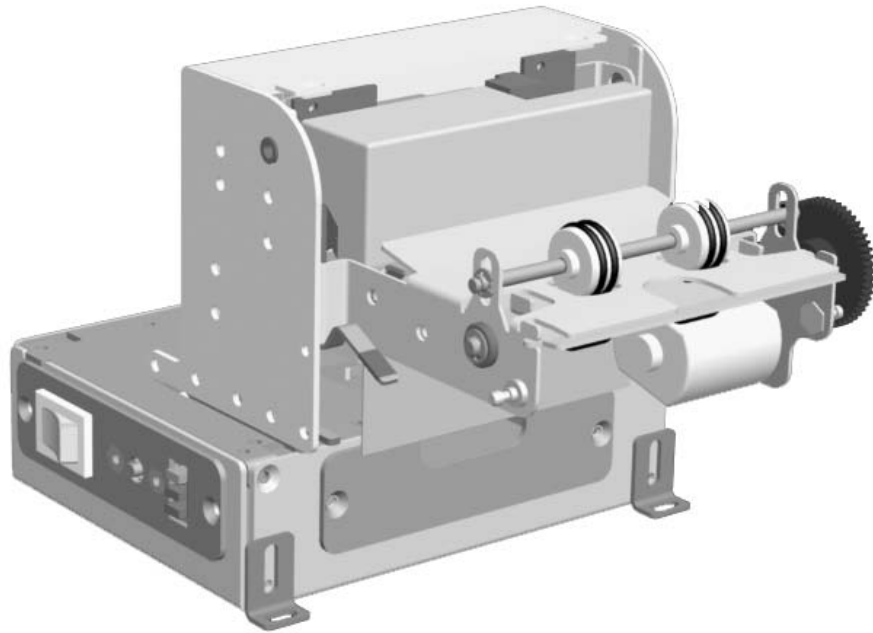

Bematech

Kiosk Printer
KF-6580
Outline Drawings

P/N: 6717
Revision 1.0

Summary

Stacked with presenter	3
Stacked without presenter	4
Low profile with presenter	5
Low profile without presenter	6
Cut and Drop	7
Side mount with presenter	8
Side mount without presenter	9

Stacked with presenter

Stacked without presenter

Low profile with presenter

Low profile without presenter

Cut and Drop

Side mount with presenter

Side mount without presenter

Bematech