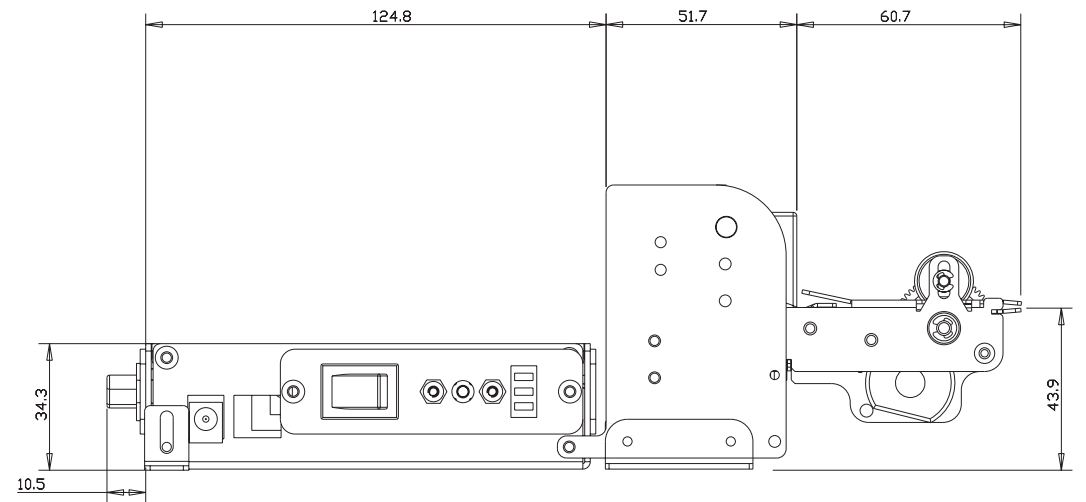

Bematech

Kiosk Printer
KF-6580
Outline Drawings

P/N: 6717
Revision 1.0

Summary

Stacked with presenter	3
Stacked without presenter	4
Low profile with presenter	5
Low profile without presenter	6
Cut and Drop	7
Side mount with presenter	8
Side mount without presenter	9

Stacked with presenter

Stacked without presenter

Low profile with presenter

Low profile without presenter

Cut and Drop

Side mount with presenter

Side mount without presenter

Bematech