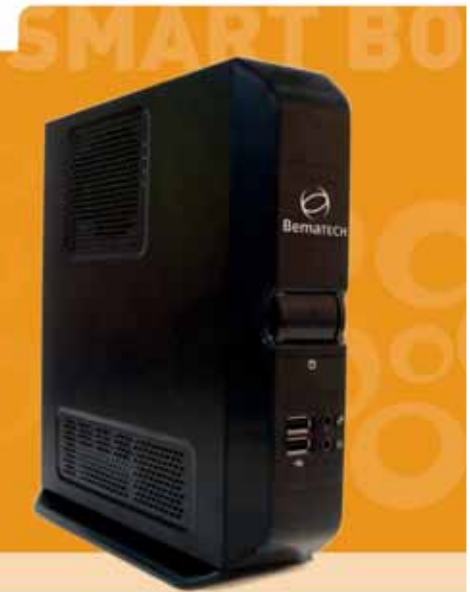

# SMART BOX 7050

POINT-OF-SALES MINI-PC

Bematech

» INSIGHT

Security locker

**SB-7050: Fanless box for your Point of Sales.**

- Fanless with energy saving
- Compact dimensions: 235 (D) x 236.6 (H) x 55(W) mm
- Ready for OS installation
- Embedded concept design

Solutions for your point of sale

CD-145 + FIT + S-500 + MP-4000

SB-9010 + BR-500 + MP-4000

MP-4000 + TM-100 + SB-7050

## SPECIFICATIONS

CPU	VIA C7 1.0GHz
RAM Memory	512MB DDR2 up to 2GB
Storage	120GB
Video	SVGA 800x600 up to 1920 x 1440 (CRT) / Dual Display
Communication interfaces	10/100 Mbps Ethernet WLAN module (OPTIONAL)
I/O interfaces:	6 USB 2.0 2 RS232 DB9 Parallel Port
Color	Black
Operating System	Windows XP / XPe and Vista Driver ready
Dimensions	235 (D) x 236.6 (H) x 55 (W) mm
Box Dimensions	300 (D) x 315 (H) x 157 (W) mm
Net weight	1 Kg